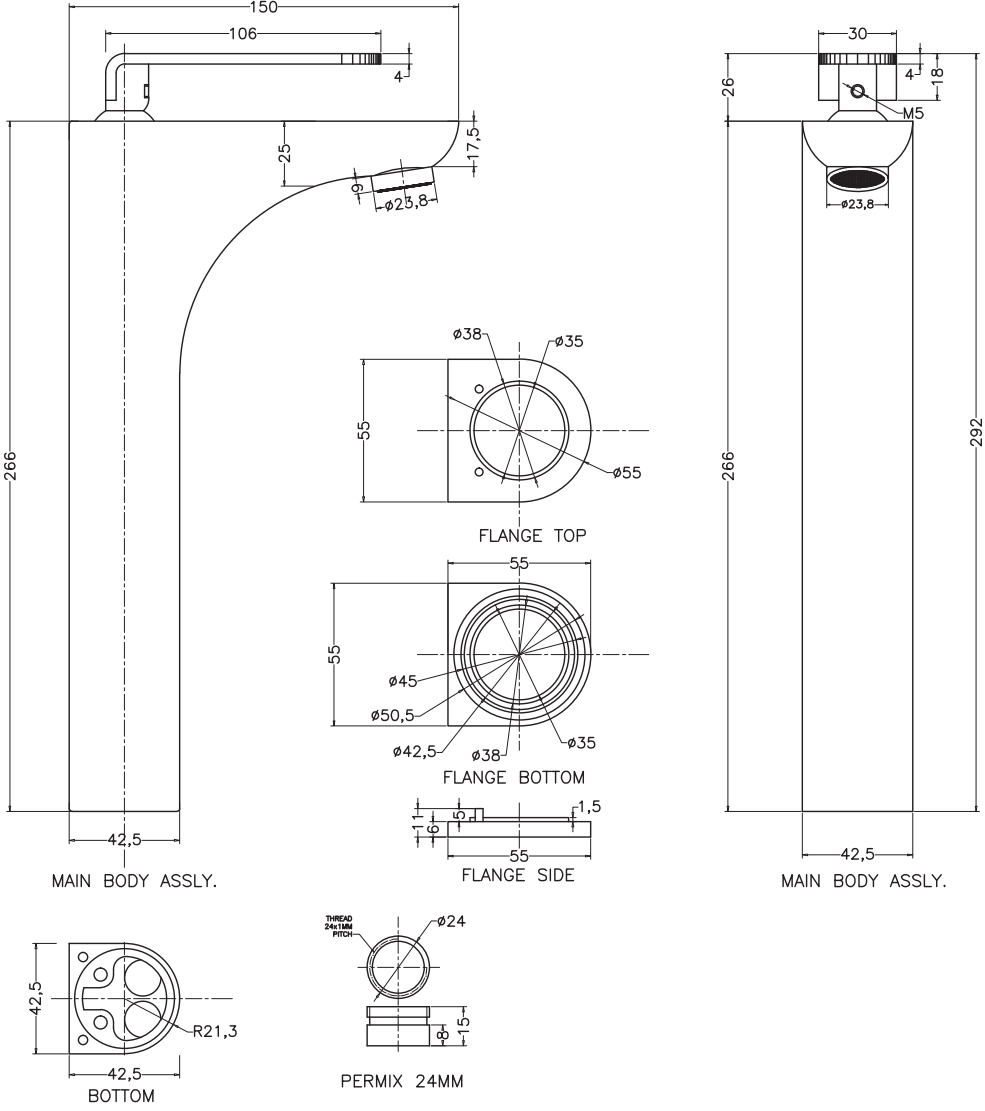

Unit : cm

ALLA MODA	
Catalogue No.	: Q203114120
Item Description	: Single lever tall basin mixer
Product Raw Material	: Brass
ALL DIMENSIONS ARE IN MM	
Scale	NTS
Sheet Size	A4

This Drawing remain the property of QUEO. It must not, even in part, be reproduced or may available to unauthorised person without express concerned of QUEO.