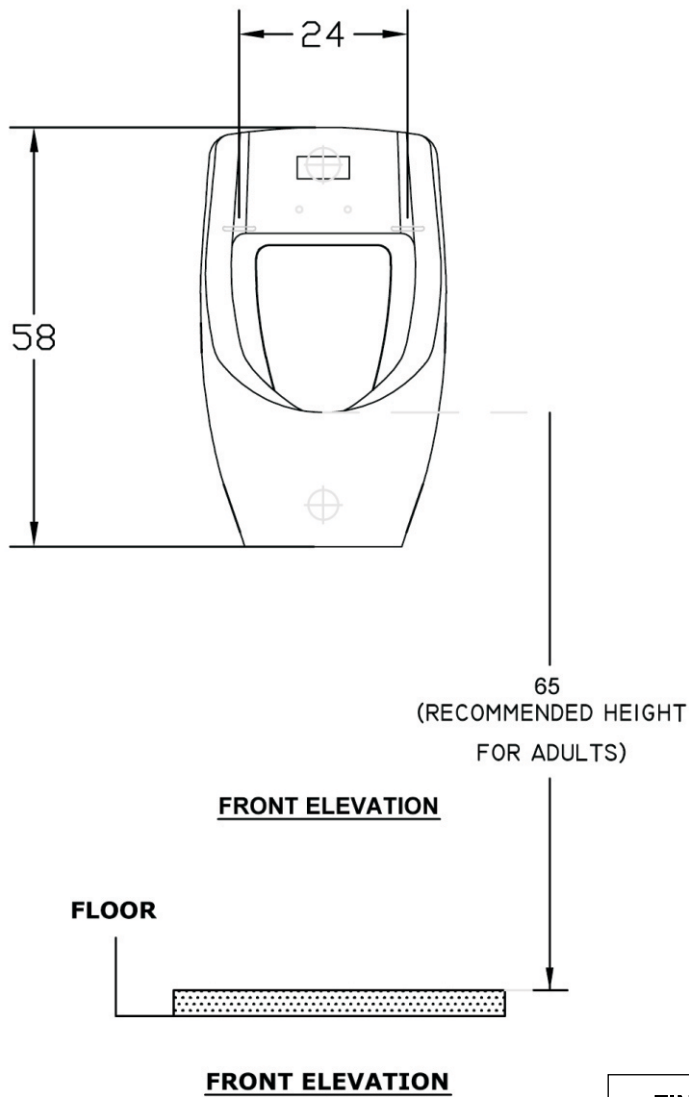

Unit : cm

PLAN VIEW

ZINNIA SENSOR URINOIR	
Catalogue No.	: Q357610110
Item Description	: Zinnia Sensor Urinoir
Size	: L X W X H 33 X 29 X 58 cm
Unit	: cm

Products subject to technical modifications & design deviations
Specification subject to change without prior notice