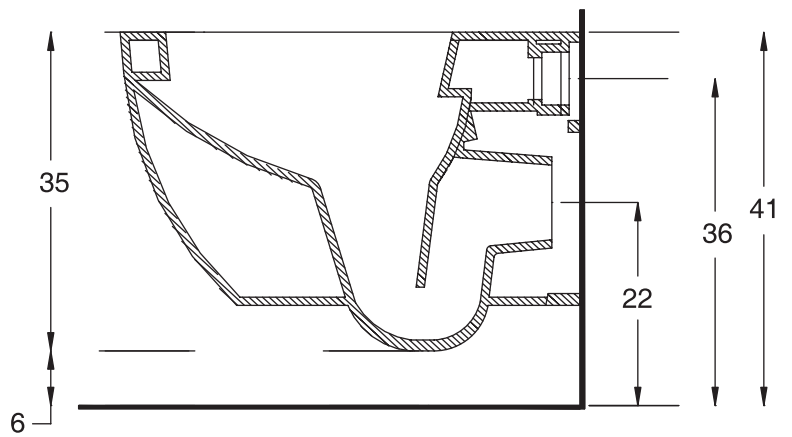

Unit : cm

Products subject to technical modifications & design deviations
Specification subject to change without prior notice

ZINNIA
Catalogue No. : Q357240110
Item Description : Wall mounted water closet
Size : L X W X H 50 X 34 X 35 cm
Unit : cm