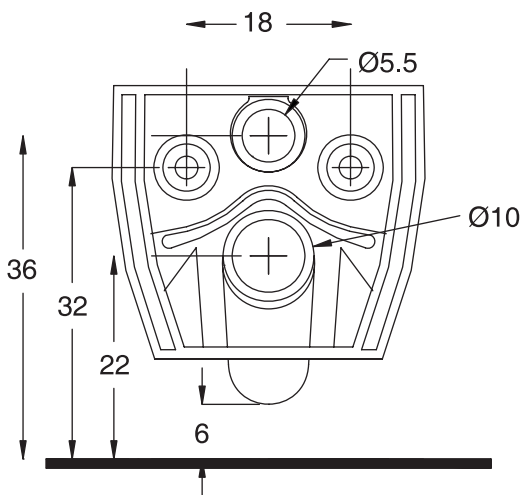

Unit : cm

Products subject to technical modifications & design deviations
Specification subject to change without prior notice

ZINNIA
Catalogue No. : Q357240110
Item Description : Wall mounted water closet
Size : L X W X H 50 X 34 X 35 cm
Unit : cm