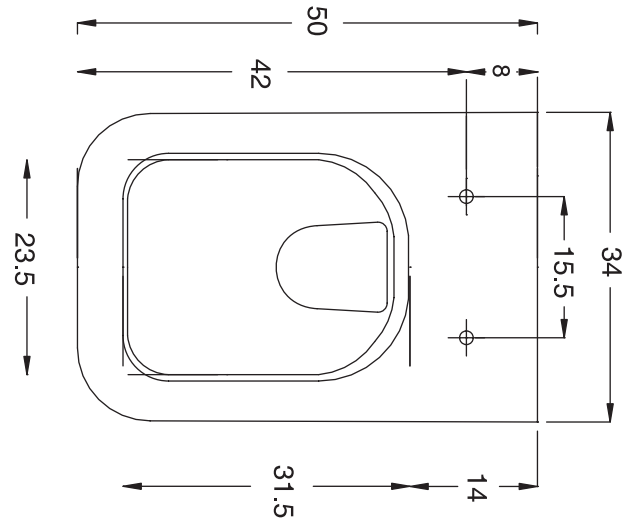

Unit : cm

Products subject to technical modifications & design deviations
Specification subject to change without prior notice

ZINNIA
Catalogue No. : Q357240110
Item Description : Wall mounted water closet
Size : L X W X H 50 X 34 X 35 cm
Unit : cm