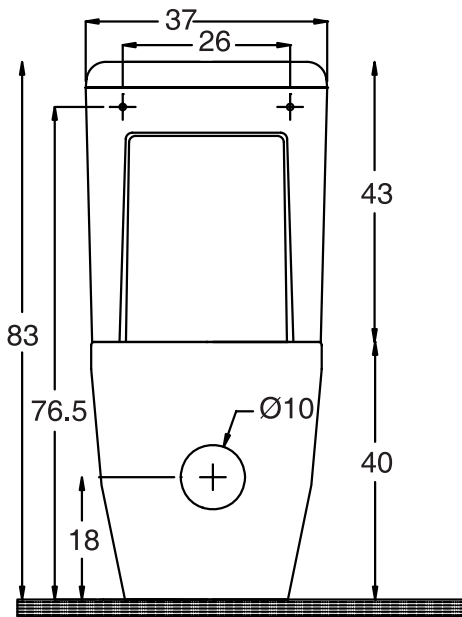

Unit : cm

ZINNIA

Catalogue No. : Q357220110

Item Description : Two piece water closet

Size : L X W X H
65 X 37 X 83 cm

Unit : cm

Products subject to technical modifications & design deviations
Specification subject to change without prior notice