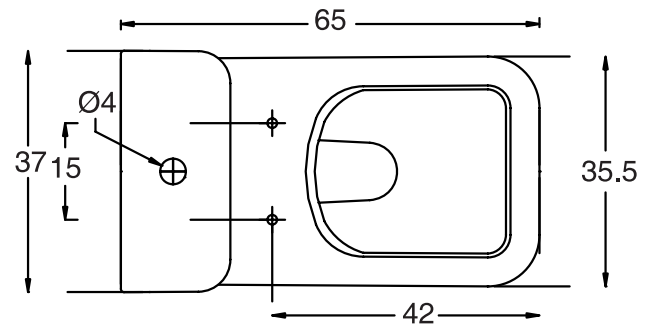

Unit : cm

ZINNIA

Catalogue No. : Q357220110

Item Description : Two piece water closet

Size : L X W X H
65 X 37 X 83 cm

Unit : cm

Products subject to technical modifications & design deviations
Specification subject to change without prior notice