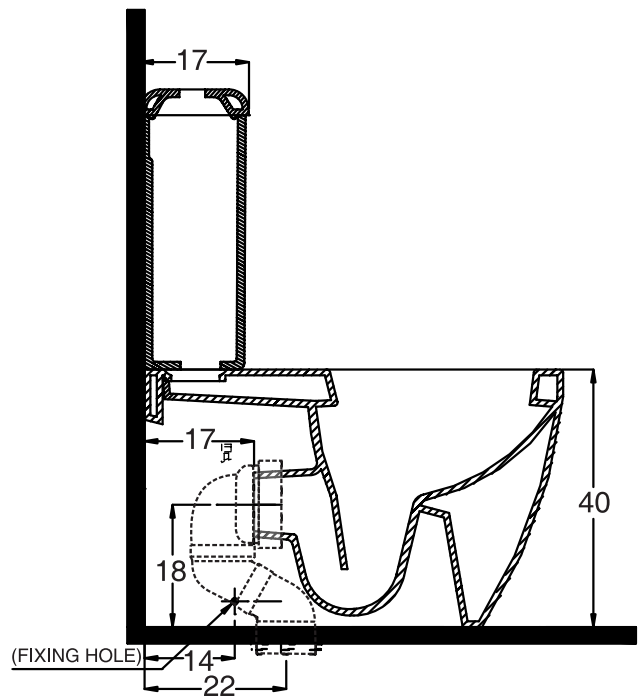

Unit : cm

ZINNIA

Catalogue No. : Q357220110

Item Description : Two piece water closet

Size : L X W X H
65 X 37 X 83 cm

Unit : cm

Products subject to technical modifications & design deviations
Specification subject to change without prior notice