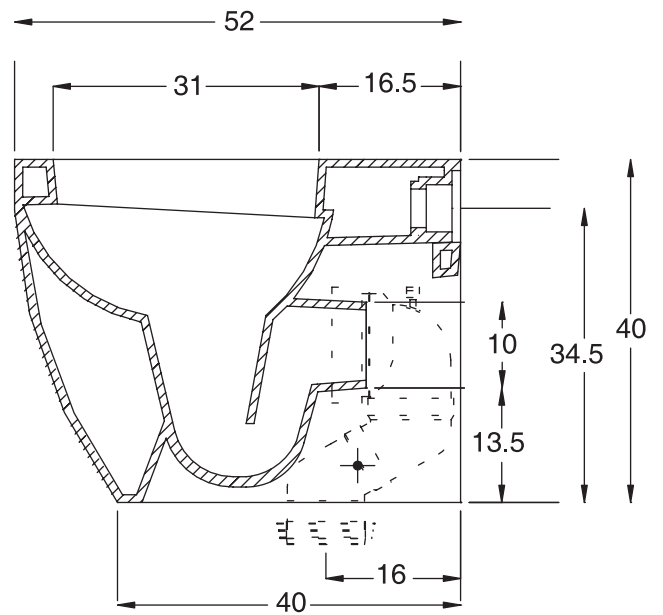

Unit : cm

ZINNIA

Catalogue No. : Q377250110

Item Description : Back to wall water closet

Size : L X W X H
52 X 35 X 40 cm

Unit : cm

Products subject to technical modifications & design deviations
Specification subject to change without prior notice