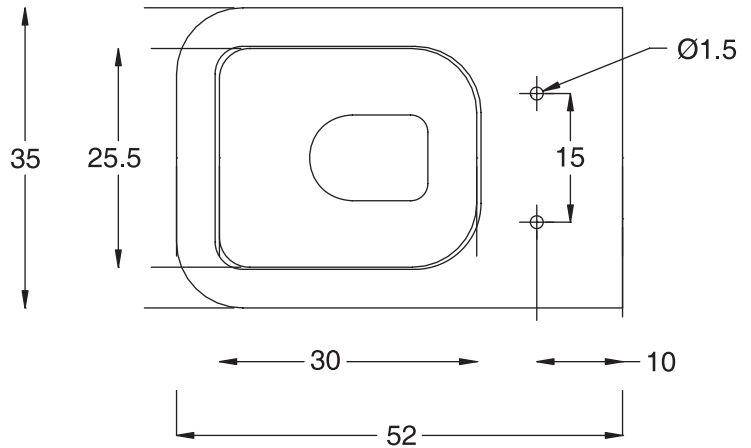

Unit : cm

ZINNIA

Catalogue No. : Q377250110

Item Description : Back to wall water closet

Size : L X W X H
52 X 35 X 40 cm

Unit : cm

Products subject to technical modifications & design deviations
Specification subject to change without prior notice