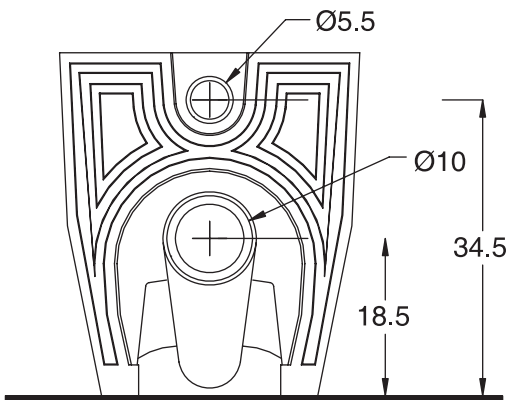

Unit : cm

ZINNIA

Catalogue No. : Q377250110

Item Description : Back to wall water closet

Size : L X W X H
52 X 35 X 40 cm

Unit : cm

Products subject to technical modifications & design deviations
Specification subject to change without prior notice