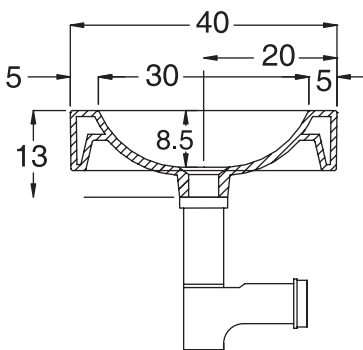

Unit : cm

ZINNIA

Catalogue No. : Q357140110

Item Description : Over the counter basin

Size : L X W X H  
50 X 40 X 13 cm

Unit : cm

Products subject to technical modifications & design deviations  
Specification subject to change without prior notice