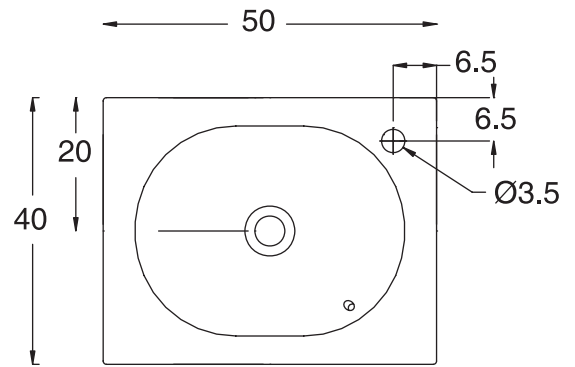

Unit : cm

ZINNIA

Catalogue No. : Q357140110

Item Description : Over the counter basin

Size : L X W X H  
50 X 40 X 13 cm

Unit : cm

Products subject to technical modifications & design deviations  
Specification subject to change without prior notice