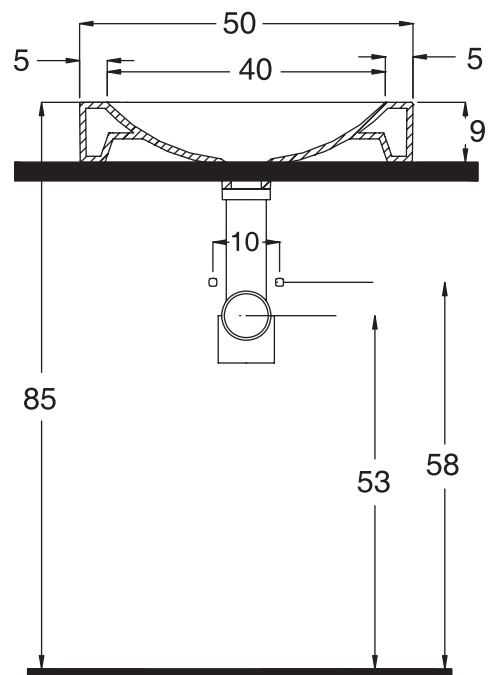

Unit : cm

ZINNIA

Catalogue No. : Q357140110

Item Description : Over the counter basin

Size : L X W X H  
50 X 40 X 13 cm

Unit : cm

Products subject to technical modifications & design deviations  
Specification subject to change without prior notice