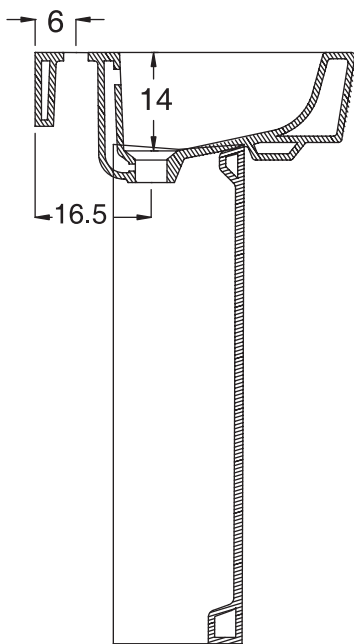

Unit : cm

ZINNIA

Catalogue No. : Q357110110

Item Description : Wash basin

Size : L X W X H
56 X 45 X 85 cm

Unit : cm

Products subject to technical modifications & design deviations
Specification subject to change without prior notice