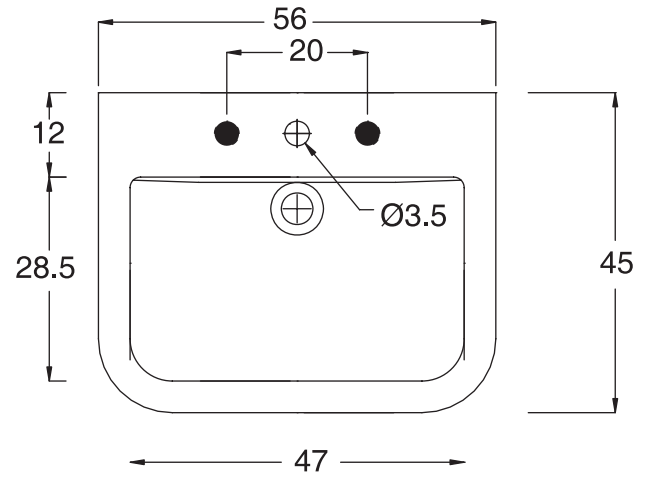

Unit : cm

ZINNIA

Catalogue No. : Q357110110

Item Description : Wash basin

Size : L X W X H
56 X 45 X 85 cm

Unit : cm

Products subject to technical modifications & design deviations
Specification subject to change without prior notice