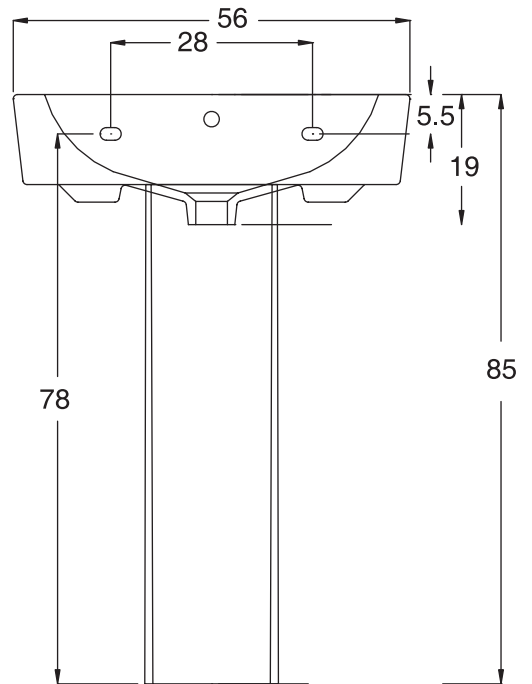

Unit : cm

ZINNIA

Catalogue No. : Q357110110

Item Description : Wash basin

Size : L X W X H
56 X 45 X 85 cm

Unit : cm

Products subject to technical modifications & design deviations
Specification subject to change without prior notice