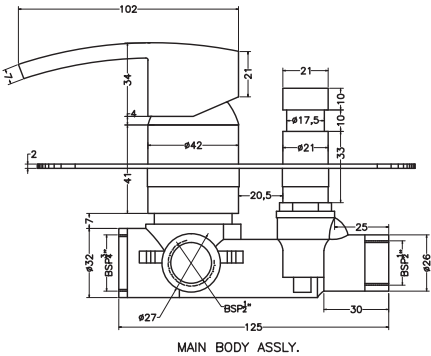

Unit : cm

<b>F-50</b>	
<b>Catalogue No.</b>	<b>: Q653123120</b>
<b>Item Description</b>	<b>: Single lever bath and shower mixer for concealed installation</b>
<b>Product Raw Material</b>	<b>: Brass</b>
<b>ALL DIMENSIONS ARE IN MM</b>	
<b>Scale</b>	<b>NTS</b>
<b>Sheet Size</b>	<b>A4</b>