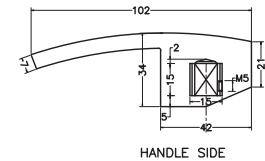

Unit : cm

<b>F-50</b>	
<b>Catalogue No.</b>	<b>: Q653123120</b>
<b>Item Description</b>	<b>: Single lever bath and shower mixer for concealed installation</b>
<b>Product Raw Material</b>	<b>: Brass</b>
<b>ALL DIMENSIONS ARE IN MM</b>	
<b>Scale</b>	<b>NTS</b>
<b>Sheet Size</b>	<b>A4</b>