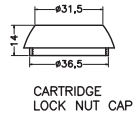

Unit : cm

<b>F-50</b>	
<b>Catalogue No.</b>	<b>: Q653123120</b>
<b>Item Description</b>	<b>: Single lever bath and shower mixer for concealed installation</b>
<b>Product Raw Material</b>	<b>: Brass</b>
<b>ALL DIMENSIONS ARE IN MM</b>	
<b>Scale</b>	<b>NTS</b>
<b>Sheet Size</b>	<b>A4</b>