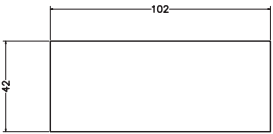

Unit : cm

<b>F-50</b>	
<b>Catalogue No.</b>	<b>: Q653123120</b>
<b>Item Description</b>	<b>: Single lever bath and shower mixer for concealed installation</b>
<b>Product Raw Material</b>	<b>: Brass</b>
<b>ALL DIMENSIONS ARE IN MM</b>	
<b>Scale</b>	<b>NTS</b>
<b>Sheet Size</b>	<b>A4</b>