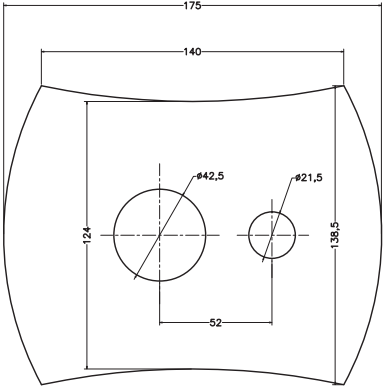

Unit : cm

<b>F-50</b>	
<b>Catalogue No.</b>	<b>: Q653123120</b>
<b>Item Description</b>	<b>: Single lever bath and shower mixer for concealed installation</b>
<b>Product Raw Material</b>	<b>: Brass</b>
<b>ALL DIMENSIONS ARE IN MM</b>	
<b>Scale</b>	<b>NTS</b>
<b>Sheet Size</b>	<b>A4</b>