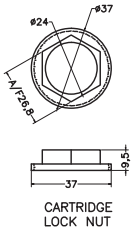

Unit : cm

<b>F-50</b>	
<b>Catalogue No.</b>	<b>: Q653123120</b>
<b>Item Description</b>	<b>: Single lever bath and shower mixer for concealed installation</b>
<b>Product Raw Material</b>	<b>: Brass</b>
<b>ALL DIMENSIONS ARE IN MM</b>	
<b>Scale</b>	<b>NTS</b>
<b>Sheet Size</b>	<b>A4</b>