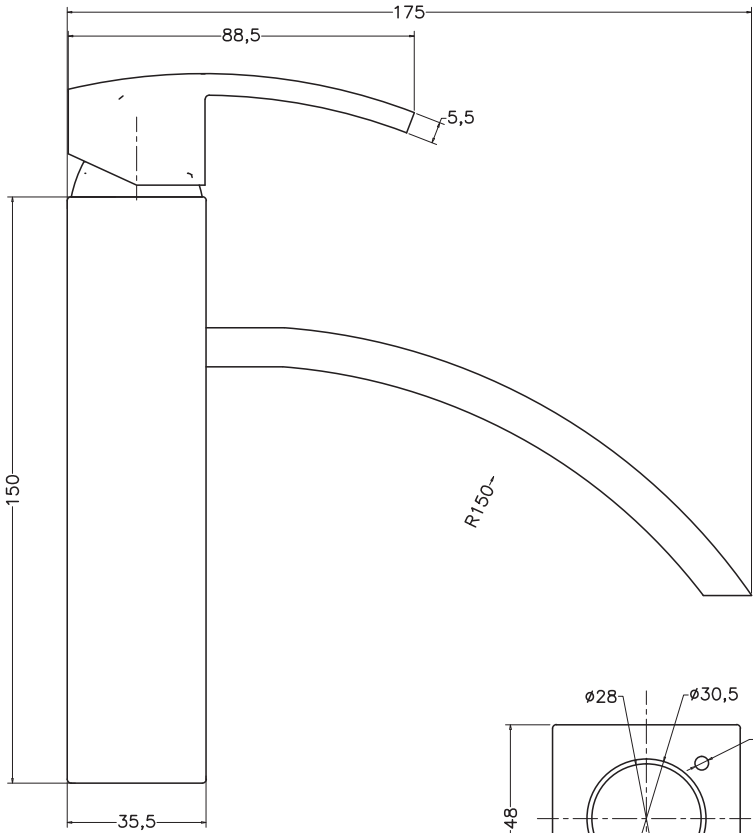

Unit : cm

MAIN BODY ASSLY.

FLANGE TOP

MAIN BODY ASSLY.  
BOTTOM

<b>F-50</b>	
<b>Catalogue No.</b>	: <b>Q653111120</b>
<b>Item Description</b>	: <b>Single lever basin mixer</b>
<b>Product Raw Material</b>	: <b>Brass</b>
<b>ALL DIMENSIONS ARE IN MM</b>	
<b>Scale</b>	<b>NTS</b>
<b>Sheet Size</b>	<b>A4</b>