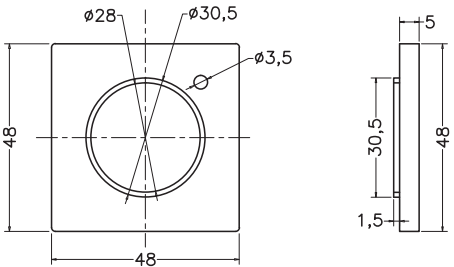

Unit : cm

MAIN BODY ASSLY.

FLANGE TOP

MAIN BODY ASSLY.  
BOTTOM

<b>F-50</b>	
<b>Catalogue No.</b>	: <b>Q653111120</b>
<b>Item Description</b>	: <b>Single lever basin mixer</b>
<b>Product Raw Material</b>	: <b>Brass</b>
<b>ALL DIMENSIONS ARE IN MM</b>	
<b>Scale</b>	<b>NTS</b>
<b>Sheet Size</b>	<b>A4</b>