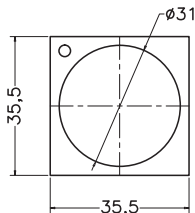

Unit : cm

MAIN BODY ASSLY.

FLANGE TOP

MAIN BODY ASSLY.  
BOTTOM

<b>F-50</b>	
<b>Catalogue No.</b>	: <b>Q653111120</b>
<b>Item Description</b>	: <b>Single lever basin mixer</b>
<b>Product Raw Material</b>	: <b>Brass</b>
<b>ALL DIMENSIONS ARE IN MM</b>	
<b>Scale</b>	<b>NTS</b>
<b>Sheet Size</b>	<b>A4</b>