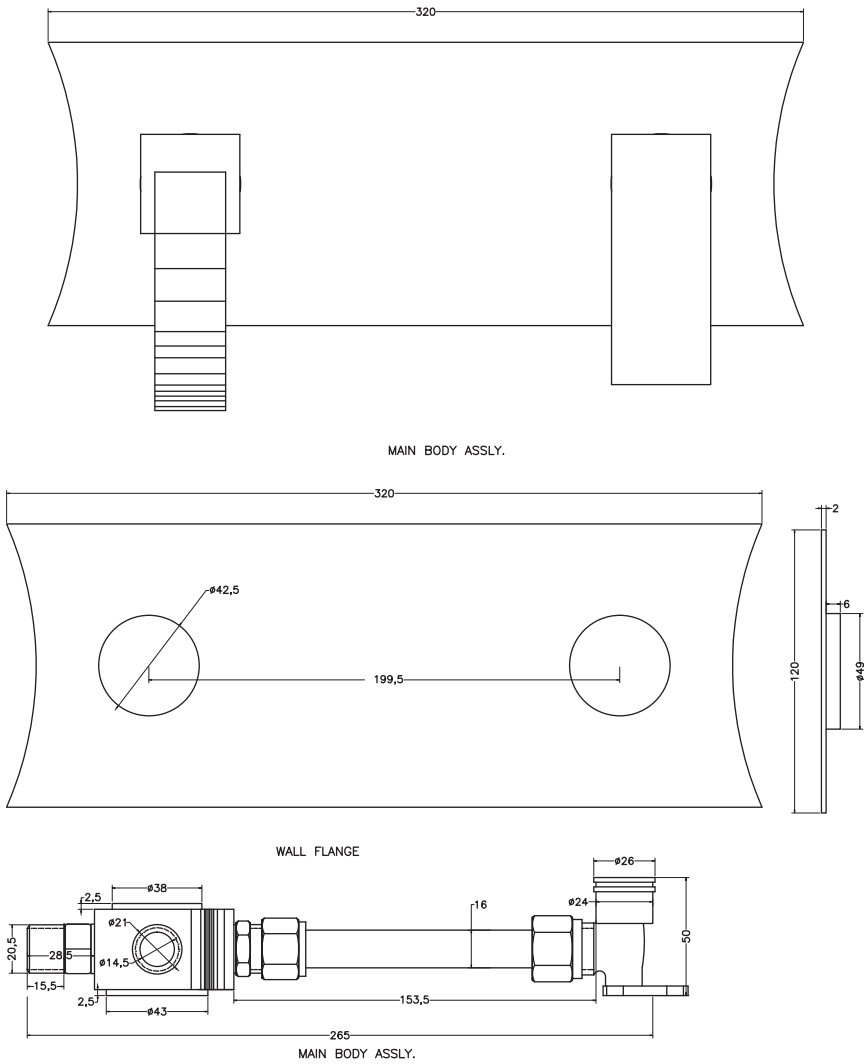

Unit : cm

F-50

Catalogue No. : Q653117120
Item Description : Wall mounted single lever basin mixer for concealed installation
Product Raw Material : Brass

ALL DIMENSIONS ARE IN MM

Scale	NTS
Sheet Size	A4

This Drawing remain the property of QUEO. It must not, even in part, be reproduced or may available to unauthorised person without express concerned of QUEO.