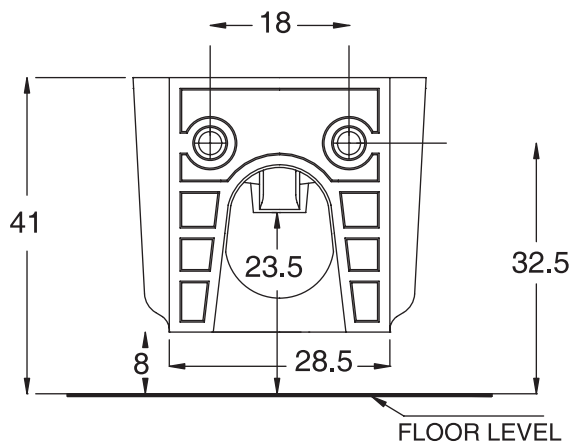

Unit : cm

F-50

Catalogue No. : Q657420110

Item Description : Bidet wall mounted

Size : L X W X H  
56.5 X 38 X 33 cm

Unit : cm

Products subject to technical modifications & design deviations  
Specification subject to change without prior notice