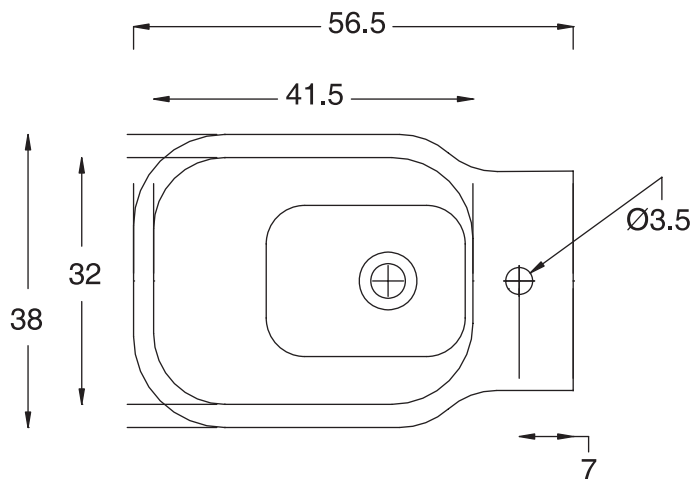

Unit : cm

F-50

Catalogue No. : Q657420110

Item Description : Bidet wall mounted

Size : L X W X H  
56.5 X 38 X 33 cm

Unit : cm

Products subject to technical modifications & design deviations  
Specification subject to change without prior notice