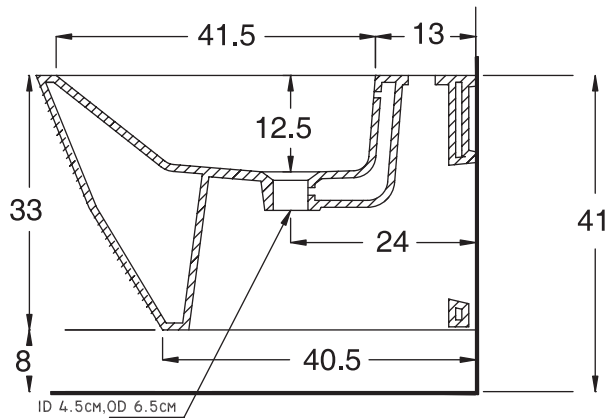

Unit : cm

F-50

Catalogue No. : Q657420110

Item Description : Bidet wall mounted

Size : L X W X H  
56.5 X 38 X 33 cm

Unit : cm

Products subject to technical modifications & design deviations  
Specification subject to change without prior notice