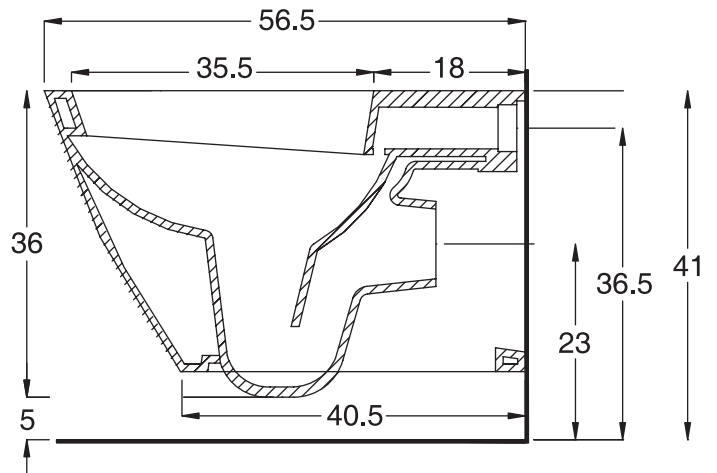

Unit : cm

F-50

Catalogue No. : Q657240110

Item Description : Wall mounted water closet

Size : L X W X H  
56.5 X 38 X 36 cm

Unit : cm

Products subject to technical modifications & design deviations  
Specification subject to change without prior notice