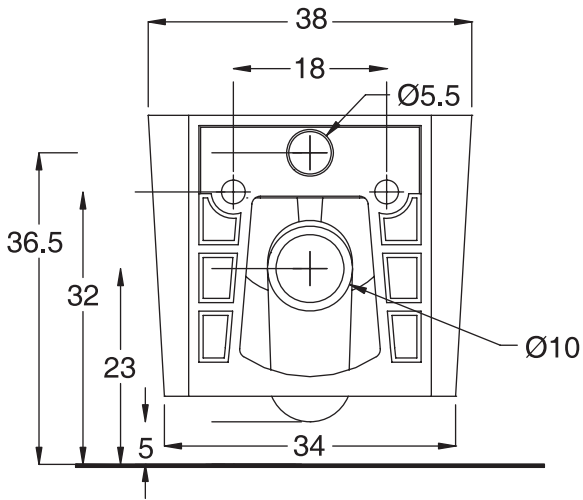

Unit : cm

F-50

Catalogue No. : Q657240110

Item Description : Wall mounted water closet

Size : L X W X H  
56.5 X 38 X 36 cm

Unit : cm

Products subject to technical modifications & design deviations  
Specification subject to change without prior notice