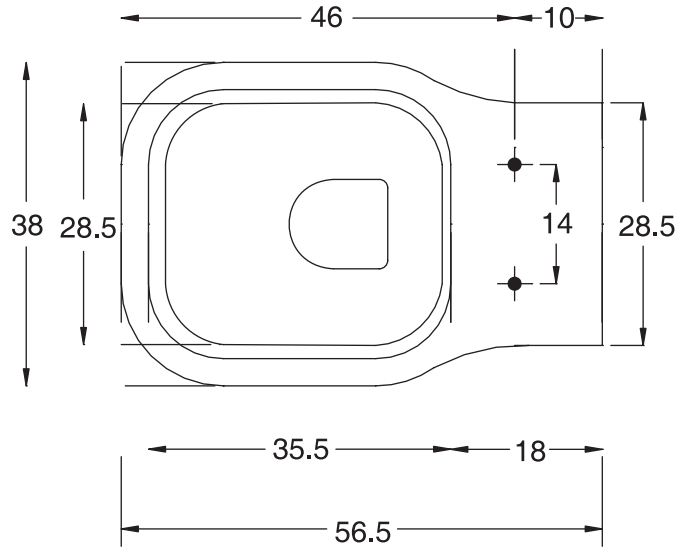

Unit : cm

F-50

Catalogue No. : Q657240110

Item Description : Wall mounted water closet

Size : L X W X H  
56.5 X 38 X 36 cm

Unit : cm

Products subject to technical modifications & design deviations  
Specification subject to change without prior notice