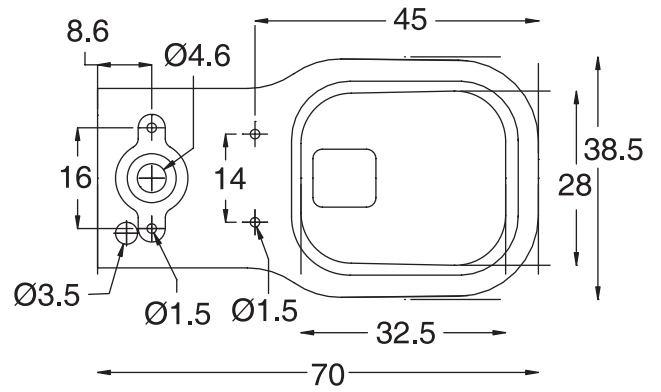

Unit : cm

F-50

Catalogue No. : Q657220110

Item Description : Back to wall water closet

Size : L X W X H
70 X 38.5 X 84 cm

Unit : cm

Products subject to technical modifications & design deviations
Specification subject to change without prior notice