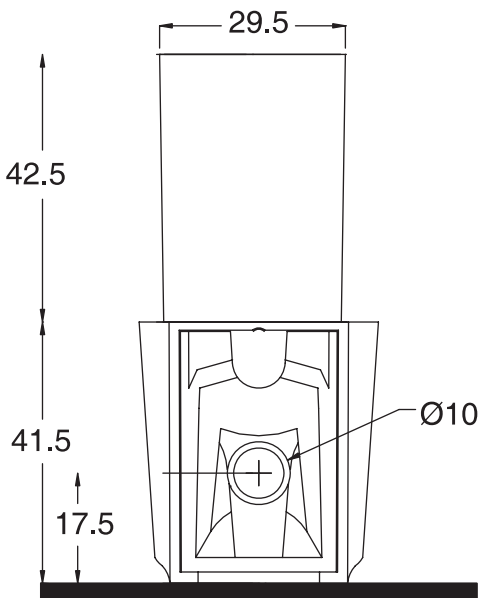

Unit : cm

F-50

Catalogue No. : Q657220110

Item Description : Back to wall water closet

Size : L X W X H
70 X 38.5 X 84 cm

Unit : cm

Products subject to technical modifications & design deviations
Specification subject to change without prior notice