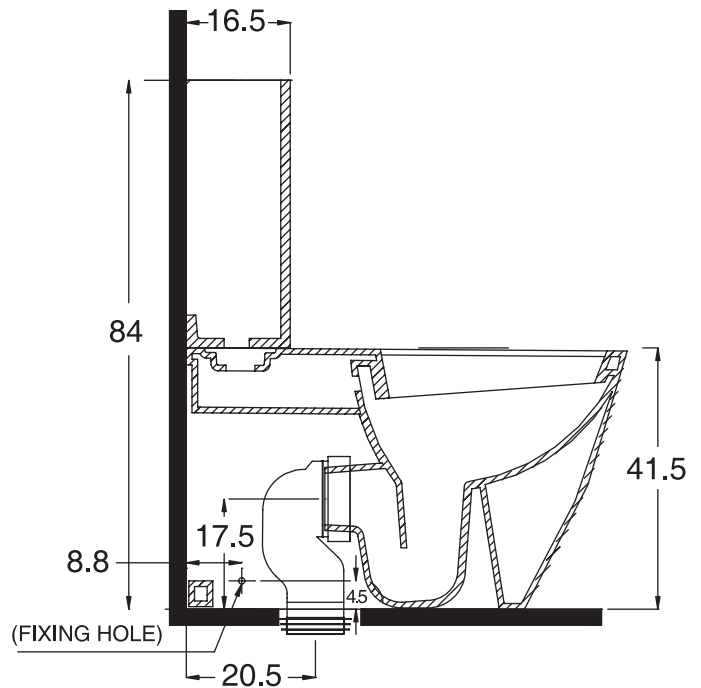

Unit : cm

F-50

Catalogue No. : Q657220110

Item Description : Back to wall water closet

Size : L X W X H
70 X 38.5 X 84 cm

Unit : cm

Products subject to technical modifications & design deviations
Specification subject to change without prior notice