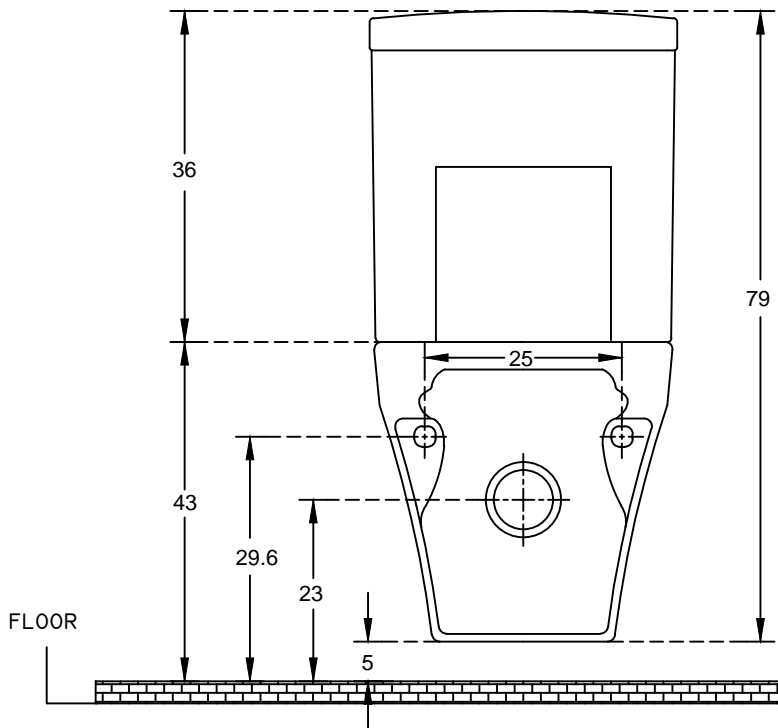

PLAN VIEW

BACK VIEW

<b>hindware</b> ITALIAN COLLECTION		<b>HSIL LIMITED,</b> <b>BAHADURGARH</b>	
CATALOGUE No.: 92055 / 92121		ITEM DESCRIPTION: EWC W/M CORNICE EXTENDED (71 x 37 X 79 cm)	
DRN.		UNIT: CM	
CHKD.		SCALE: 1:10	
APPD. :		DRG. No. : WC/088	
DATE: 13.04.2011		Rev. No. : 1	