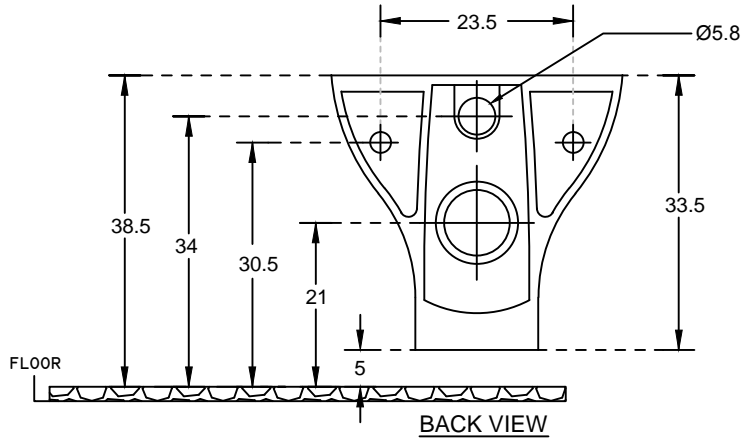

PLAN VIEW

BACK VIEW

hindware ITALIAN COLLECTION		HSIL LIMITED, BAHADURGARH	
CATALOGUE No.: 92039 ITEM DESCRIPTION: EWC W/M TORRIN (35.5 x 55 x 33.5 cm)			
DRAWN:		UNIT: CM	
CHECKED:		SCALE: 1:10	
APPROVED:		DRG. No.: WC/093 REV. No.: 0	
DATE: 10.11.2008			