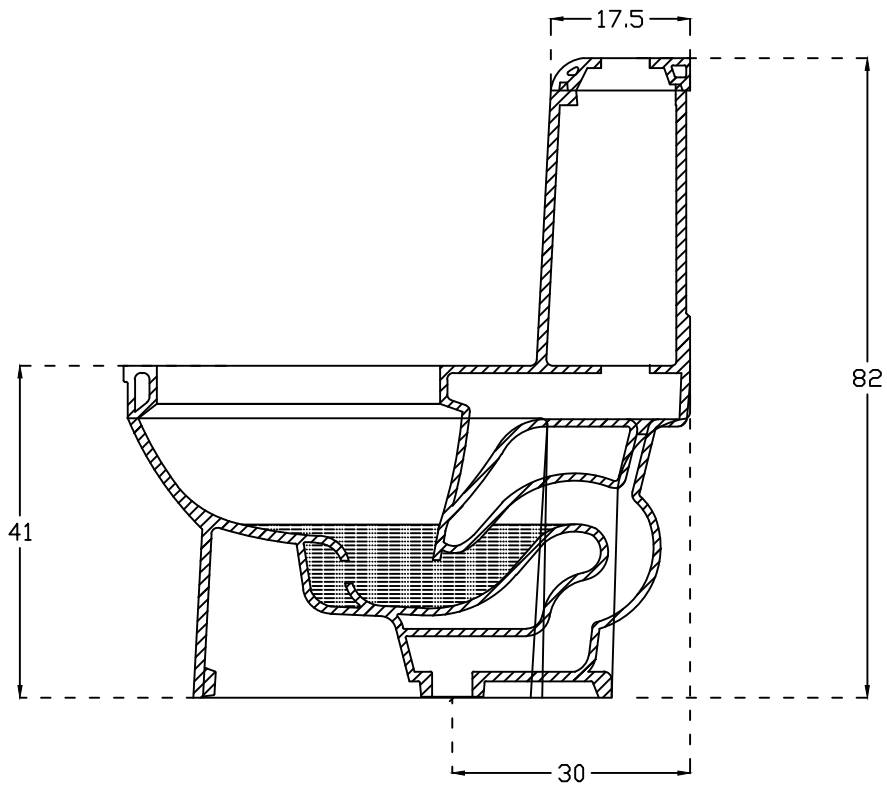

PLAN VIEW

SECTIONAL VIEW

hindware ITALIAN COLLECTION		HSIL LIMITED, BAHADURGARH	
CATALOGUE NO: 92053 ITEM DESCRIPTION: ONE PIECE CLOSET KATHY (72X37X82 CM)			
DRAWN:		UNIT:CM	
CHECKED:		SCALE:1:10	
APPROVED		DRAWING NO:WC/107	
DATE:25.08.15		REV:ND:2	