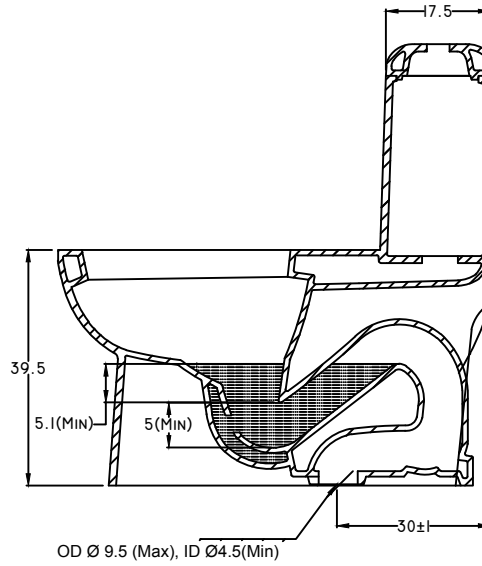

SECTIONAL VIEW

MATERIAL - CERAMIC VITREOUS CHINA

		HSIL LIMITED, BAHADURGARH	
CATALOGUE No.: 92043		ITEM DESCRIPTION: ONE PIECE CLOSET INOX 'S' 30cm (72x 37 x 76cm)	
DRAWN:		UNIT: CM	
CHECKED:		SCALE: 1:10	
APPROVED:		DRG. No. : WC/120/S30 REV. No. : 2	
DATE: 25.08.15