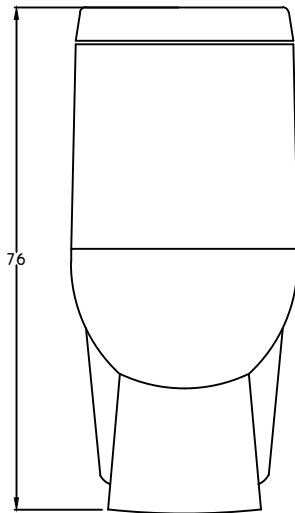

FRONT ELEVATION