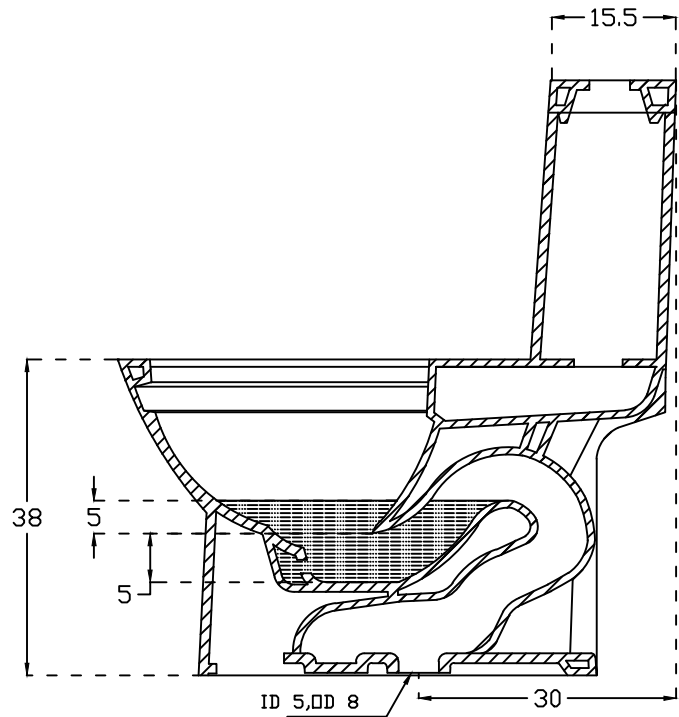

PLAN VIEW

FRONT ELEVATION

SECTIONAL VIEW

<b>hindware</b> ITALIAN COLLECTION		HSIL LIMITED, BAHADURGARH	
CATALOGUE NO: 92505 ITEM DESCRIPTION: EWC ONE PIECE FLAIR 63X35X72CM			
DRAWN:		UNIT:CM	
CHECKED:		SCALE:1:10	
APPROVED		DRAWING NO:WC/176	
DATE:25.08.15		REV:ND1	