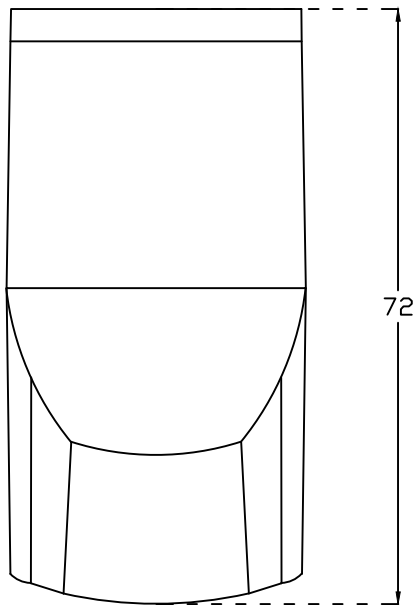

PLAN VIEW

FRONT ELEVATION

SECTIONAL VIEW

<b>hindware</b> ITALIAN COLLECTION		HSIL LIMITED, BAHADURGARH	
CATALOGUE NO: 92505 ITEM DESCRIPTION: EWC ONE PIECE FLAIR 63X35X72CM			
DRAWN:		UNIT:CM	
CHECKED:		SCALE:1:10	
APPROVED		DRAWING NO:WC/176	
DATE:25.08.15		REV:ND1	