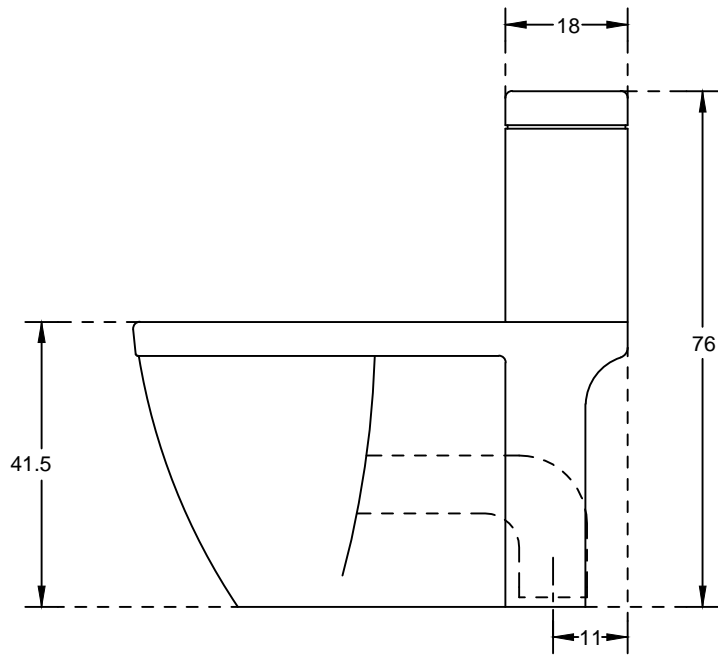

PLAN VIEW

SIDE VIEW

hindware
ITALIAN COLLECTION

HSIL LIMITED,
BAHADURGARH

CATALOGUE No.: 92046
ITEM DESCRIPTION: ONE PIECE CLOSET ELISA (73X36.5X76 CM)

DRAWN:	UNIT: CM
CHECKED:	SCALE: 1:10
APPROVED:	DRG. No.: WC/123 Rev. No.: 0
DATE: 28.07.2009	