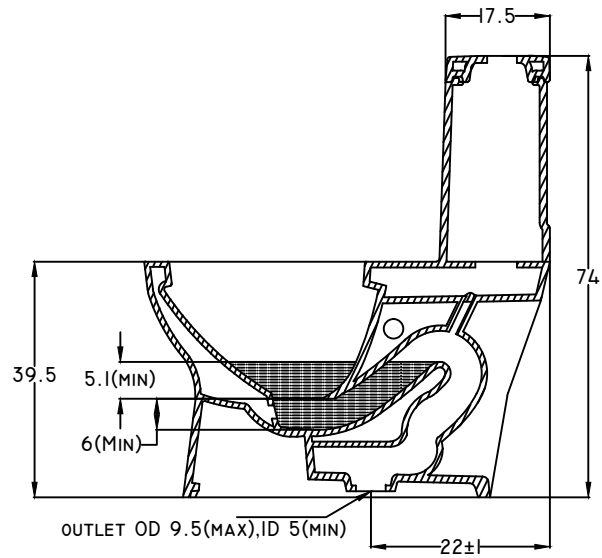

SECTIONAL VIEW

MATERIAL - CERAMIC VITREOUS CHINA

hardware ITALIAN COLLECTION		HSIL LIMITED, BAHADURGARH	
CATALOGUE No.: 92084			
ITEM DESCRIPTION: ONE PIECE CLOSET ELEMENT S 22cm (69x36x74cm)			
DRAWN:		UNIT: CM	
CHECKED:		SCALE: 1:10	
APPROVED:		DRG. No. : WC/150S22 REV. No.1	
DATE: 25.08.15