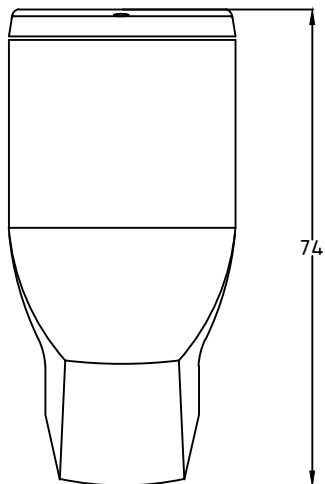

FRONT ELEVATION