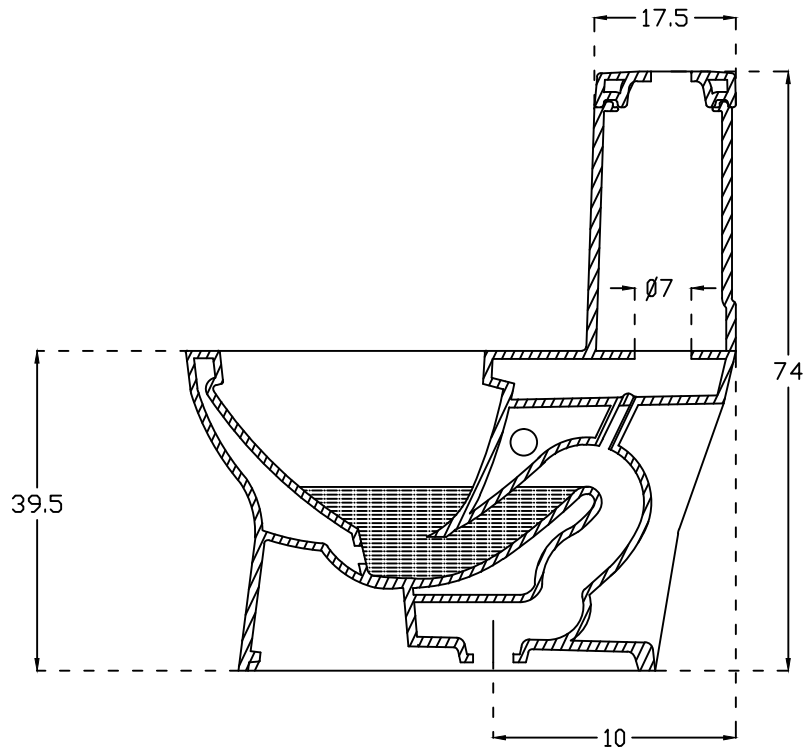

PLAN VIEW

SECTIONAL VIEW

<b>hindware</b> ITALIAN COLLECTION		HSIL LIMITED, BAHADURGARH	
CATALOGUE NO: 92085 ITEM DESCRIPTION: ONE PIECE ELEMENT(69x36x74cm)			
DRAWN:		UNIT:CM	
CHECKED:		SCALE:1:10	
APPROVED		DRAWINGNO:WC/150/S10	
DATE:25.08.15		REV:ND1	