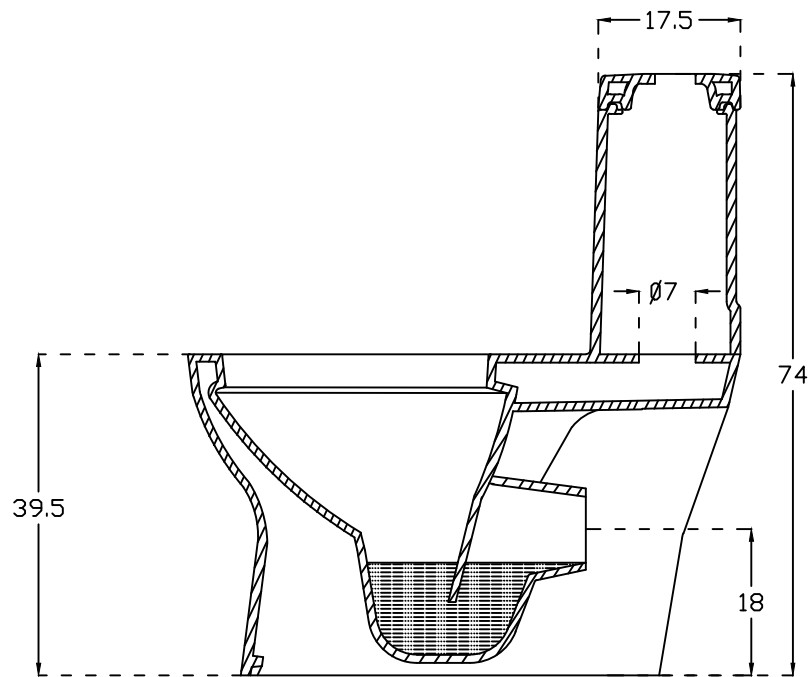

PLAN VIEW

SECTIONAL VIEW

hindware ITALIAN COLLECTION		HSIL LIMITED, BAHADURGARH	
CATALOGUE NO: 92091 ITEM DESCRIPTION: ONE PIECE ELEMENT 'P' 68x36x74cm			
DRAWN:		UNIT:CM	
CHECKED:		SCALE:1:10	
APPROVED		DRAWING NO:WC/150/P	
DATE:25.08.15		REV:ND:1	