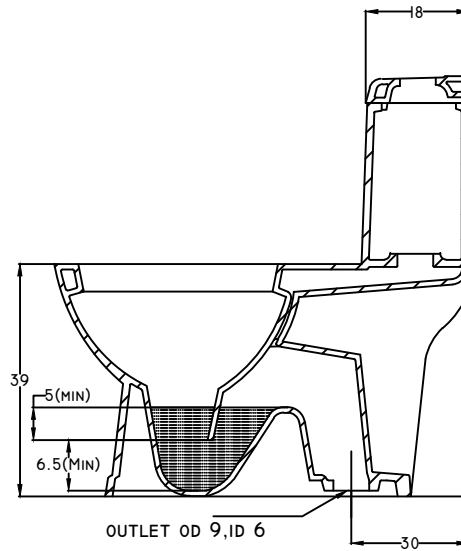

PLAN VIEW

FRONT ELEVATION

SIDE VIEW

hindware ITALIAN COLLECTION		HSIL LIMITED, BAHADURGARH	
CATALOGUE No.: 92047		ITEM DESCRIPTION: ONE PIECE CLOSET ELBA S 30 (69X37X 71CM)	
DRAWN:		UNIT: CM	
CHECKED:		SCALE: 1:10	
APPROVED:		DRG. No. : WC/089/S 30	
DATE: 25.08.15		REV. No. : 2	