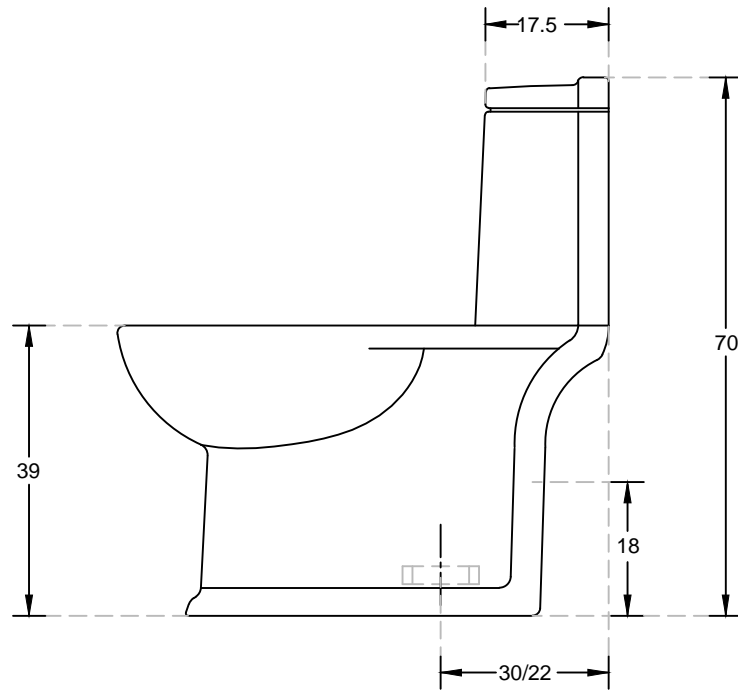

PLAN VIEW

SIDE VIEW

hindware
ITALIAN COLLECTION

HSIL LIMITED,
BAHADURGARH

CATALOGUE No.: 92037

ITEM DESCRIPTION: ONE PIECE CLOSET ELBA P 18cm
(70 X 37 X 70CM)

DRAWN:

UNIT: CM

CHECKED:

SCALE: 1:10

APPROVED:

DRG. No. : WC/089S22
REV. No. : 2

DATE: 25.08.15