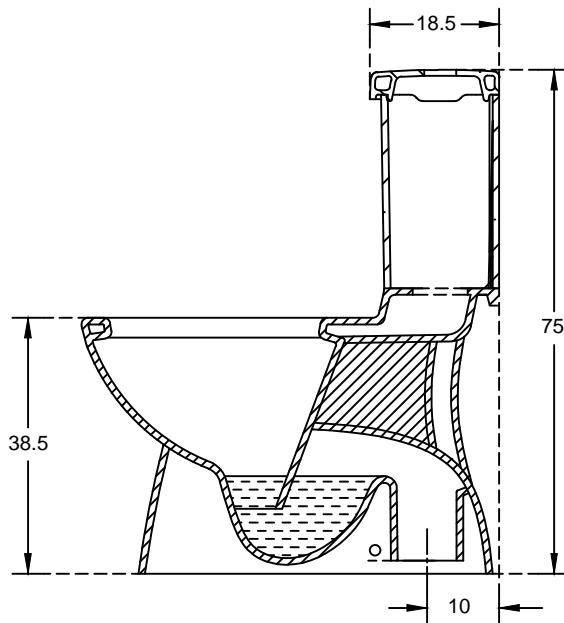

PLAN VIEW

SECTIONAL VIEW

hindware ITALIAN COLLECTION		HSIL LIMITED, BAHADURGARH	
CATALOGUE No.: 92072 ITEM DESCRIPTION: ONE PIECE CLOSET CEDAR 'S' (67 X 35 X 75 cm)			
DRAWN:		UNIT: CM	
CHECKED:		SCALE: 1:10	
APPROVED:		DRG. No.: WC/098	
DATE: 06.01.2009		Rev. No.: 0	