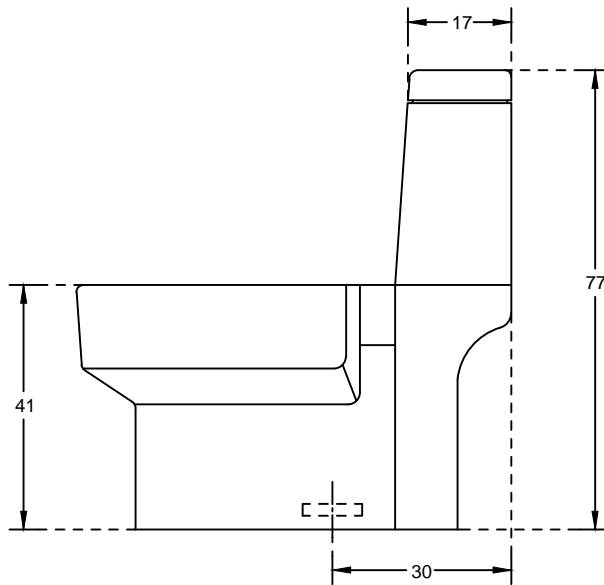

PLAN VIEW

SIDE VIEW

<b>hindware</b> ITALIAN COLLECTION		HSIL LIMITED, BAHADURGARH	
CATALOGUE No.: 92052		ITEM DESCRIPTION: ONE PIECE CLOSET ALTDR (70X38X77CM)	
DRAWN:		UNIT: CM	
CHECKED:		SCALE: 1/10	
APPROVED:		DRG. No.: WC/108	
DATE: 25.08.15		Rev. No.: 1	