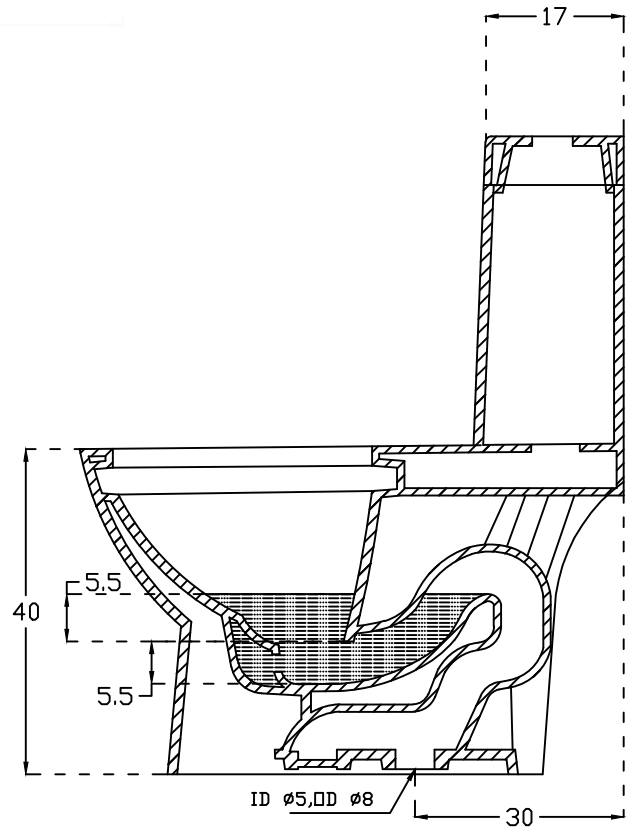

PLAN VIEW

FRONT ELEVATION

SECTIONAL VIEW

<b>hindware</b> ITALIAN COLLECTION		HSIL LIMITED, BAHADURGARH	
CATALOGUE NO: 92521 ITEM DESCRIPTION: EWC ONE PIECE MEDIAN 'S' 30CM (60x34x78cm)			
DRAWN:		UNIT: CM	
CHECKED:		SCALE: 1:10	
APPROVED		DRAWING NO: WC/179	
DATE: 25.08.15		REV: NO: 1	