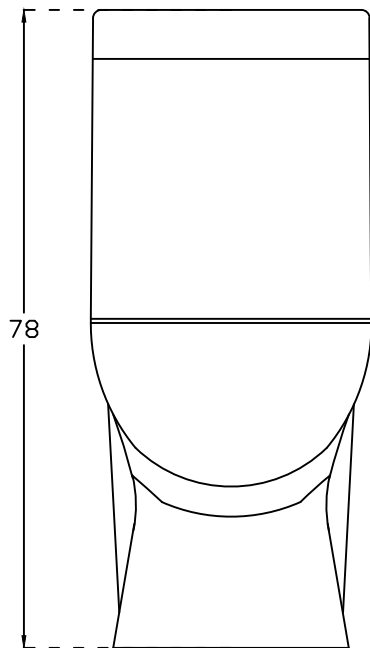

PLAN VIEW

FRONT ELEVATION

SECTIONAL VIEW

<b>hindware</b> ITALIAN COLLECTION		HSIL LIMITED, BAHADURGARH	
CATALOGUE NO: 92521 ITEM DESCRIPTION: EWC ONE PIECE MEDIAN 'S' 30CM (60x34x78cm)			
DRAWN:		UNIT: CM	
CHECKED:		SCALE: 1:10	
APPROVED		DRAWING NO: WC/179	
DATE: 25.08.15		REV: NO: 1	