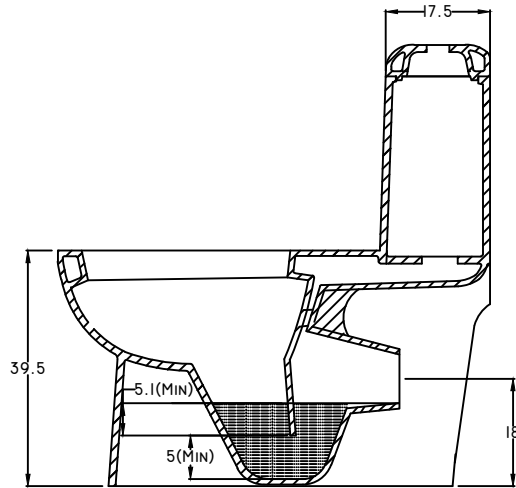

SECTIONAL VIEW

MATERIAL - CERAMIC VITREOUS CHINA

		HSIL LIMITED, BAHADURGARH	
CATALOGUE No.: 92089			
ITEM DESCRIPTION: ONE PIECE CLOSET INOX 'P' 18cm (72x 37 x 72cm)			
DRAWN:		UNIT: CM	
CHECKED:		SCALE: 1:10	
APPROVED:		DRG. No. : WC/120/PI8 REV. No. : 1	
DATE: 25.08.15