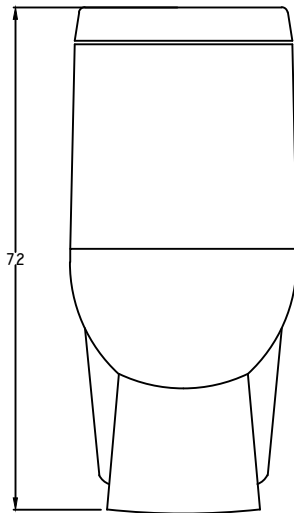

FRONT ELEVATION