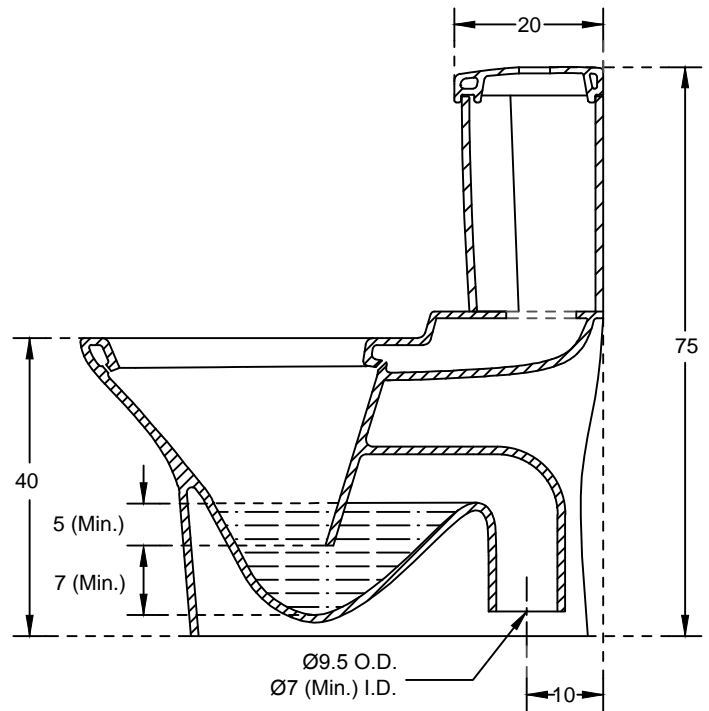

PLAN VIEW

FRONT ELEVATION

SECTIONAL VIEW

hindware  
ITALIAN COLLECTION

HSIL LIMITED,  
BAHADURGARH

CATALOGUE No.: 92527  
ITEM DESCRIPTION: ONE PIECE CLOSET FUSION NED  
(70 x 38 x 75 cm)

DRAWN: UNIT: CM

CHECKED: SCALE: 1:10