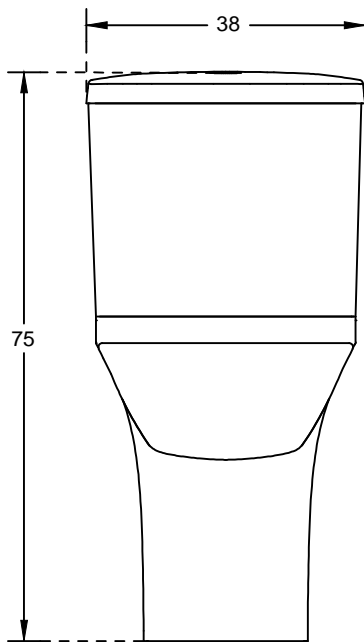

PLAN VIEW

FRONT ELEVATION

SECTIONAL VIEW

hindware  
ITALIAN COLLECTION

HSIL LIMITED,  
BAHADURGARH

CATALOGUE No.: 92527  
ITEM DESCRIPTION: ONE PIECE CLOSET FUSION NED  
(70 x 38 x 75 cm)

DRAWN: UNIT: CM

CHECKED: SCALE: 1:10