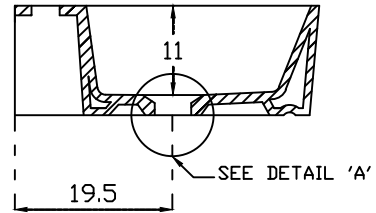

PLAN VIEW

SECTIONAL VIEW

FRONT ELEVATION

DETAIL A

<b>hindware</b> ITALIAN COLLECTION		HSIL LIMITED, BAHADURGARH	
CATALOGUE NO: 91066 ITEM DESCRIPTION: WASH BASIN OVER COUNTER VASCA (48x37x13cm)			
DRAWN:		UNIT:CM	
CHECKED:		SCALE:1:10	
APPROVED		DRAWING NO:WB/169	
DATE:25.08.15		REV:ND:1	