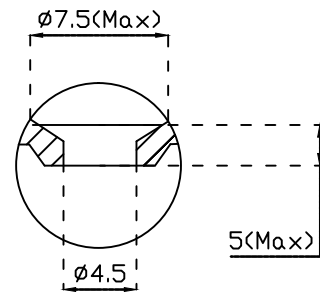

PLAN VIEW

SECTIONAL VIEW

FRONT ELEVATION

DETAIL A

<b>hindware</b> ITALIAN COLLECTION		HSIL LIMITED, BAHADURGARH	
CATALOGUE NO: 91066 ITEM DESCRIPTION: WASH BASIN OVER COUNTER VASCA (48x37x13cm)			
DRAWN:		UNIT:CM	
CHECKED:		SCALE:1:10	
APPROVED		DRAWING NO:WB/169	
DATE:25.08.15		REV:ND:1	