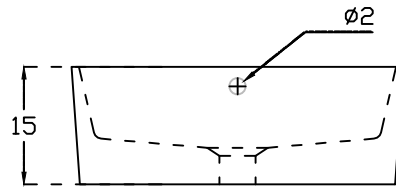

PLAN VIEW

FRONT ELEVATION

<b>hindware</b> ITALIAN COLLECTION		HSIL LIMITED, BAHADURGARH	
CATALOGUE NO: 91064 ITEM DESCRIPTION: WASH BASIN OVER COUNTER CAVALLO SOLITARE (46x46x15cm)			
DRAWN:		UNIT:CM	
CHECKED:		SCALE:1:10	
APPROVED		DRAWING:ND-WB/170	
DATE:25.08.15		REV:ND:1	