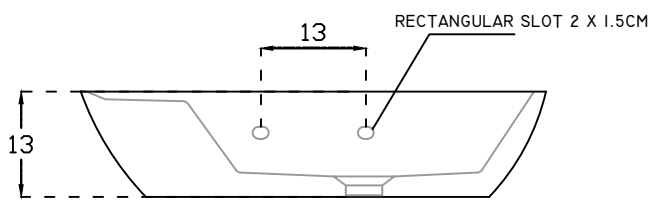

PLAN VIEW

SECTIONAL VIEW

FRONT ELEVATION

<b>hindware</b> ITALIAN COLLECTION	HSIL LIMITED, BAHADURGARH
CATALOGUE NO: 91068 ITEM DESCRIPTION: WB Over counter PLATE (58X43X13CM)	
DRAWN:	UNIT:CM
CHECKED:	SCALE:1:10
APPROVED	DRAWING NO:WB/192
DATE:25.08.15	REV:ND1