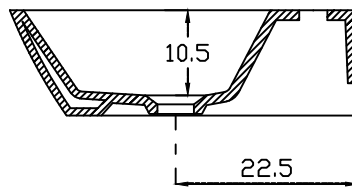

PLAN VIEW

SECTIONAL VIEW

FRONT ELEVATION

<b>hindware</b> ITALIAN COLLECTION	HSIL LIMITED, BAHADURGARH
CATALOGUE NO: 91068 ITEM DESCRIPTION: WB Over counter PLATE (58X43X13CM)	
DRAWN:	UNIT:CM
CHECKED:	SCALE:1:10
APPROVED	DRAWING NO:WB/192
DATE:25.08.15	REV:ND1