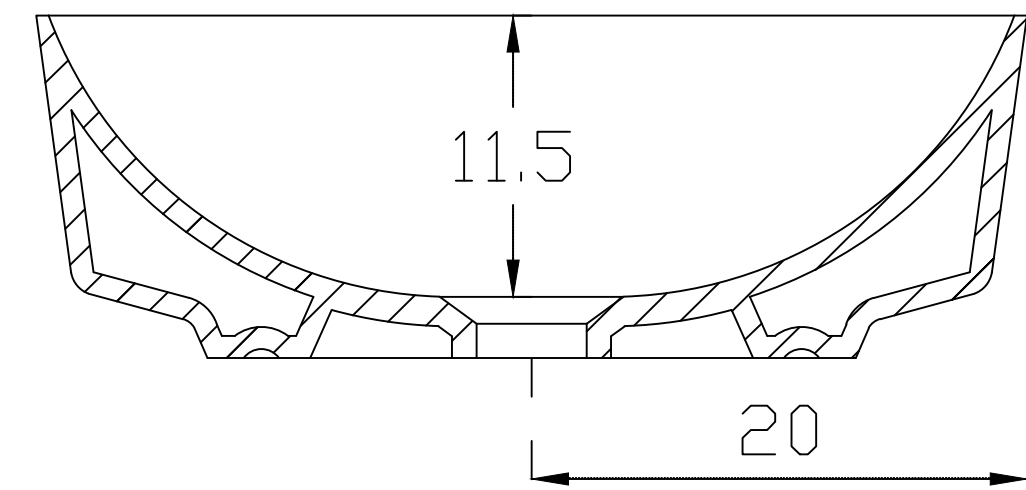

PLAN VIEW

SECTIONAL VIEW

FRONT ELEVATION

hindware ITALIAN COLLECTION		HSIL LIMITED, BAHADURGARH	
CATALOGUE NO: 91096 ITEM DESCRIPTION: WB Over Counter EBELLO ROUND (40x40x14cm)			
DRAWN:		UNIT:CM	
CHECKED:		SCALE:1:10	
APPROVED		DRAWING:NO:WB/210	
DATE:12.09.15		REV:NO:	