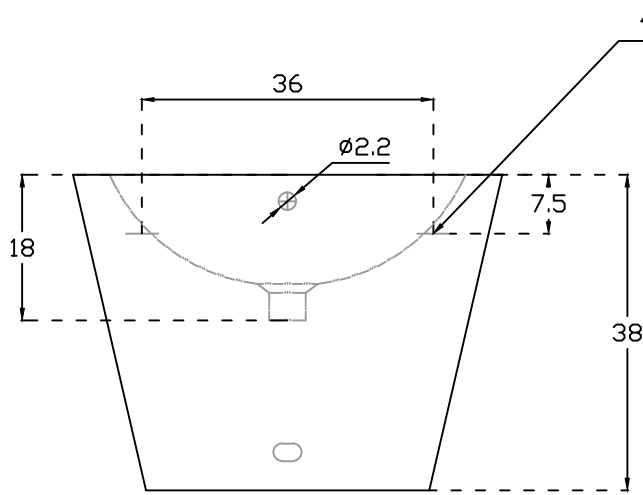

PLAN VIEW

FRONT ELEVATION

4CM BRACKET SLOT

SEE DETAIL 'A'

SECTIONAL VIEW

DETAIL A

		HSIL LIMITED, BAHADURGARH	
CATALOGUE NO: 91078		WB WITH PEDESTAL TWILIGHT (52 X 46 X 38 CM)	
DRAWN:		UNIT:CM	
CHECKED:		SCALE:1:10	
APPROVED		DRAWING NO:WB/194	
DATE:25.08.15		REV:ND:1	