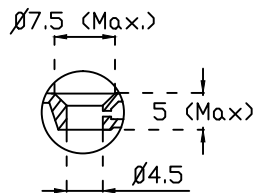

PLAN VIEW

FRONT ELEVATION

4CM BRACKET SLOT

SEE DETAIL 'A'

SECTIONAL VIEW

DETAIL A

		HSIL LIMITED, BAHADURGARH	
CATALOGUE NO: 91078		WB WITH PEDESTAL TWILIGHT (52 X 46 X 38 CM)	
DRAWN:		UNIT:CM	
CHECKED:		SCALE:1:10	
APPROVED		DRAWING NO:WB/194	
DATE:25.08.15		REV:ND:1	