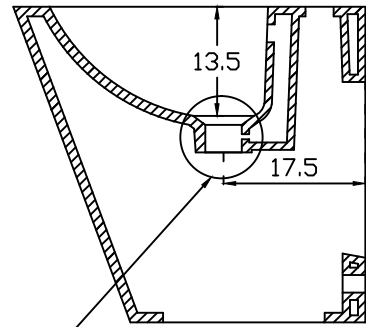

PLAN VIEW

FRONT ELEVATION

4CM BRACKET SLOT

SEE DETAIL 'A'

SECTIONAL VIEW

DETAIL A

		HSIL LIMITED, BAHADURGARH	
CATALOGUE NO: 91078		WB WITH PEDESTAL TWILIGHT (52 X 46 X 38 CM)	
DRAWN:		UNIT:CM	
CHECKED:		SCALE:1:10	
APPROVED		DRAWING NO:WB/194	
DATE:25.08.15		REV:ND:1	