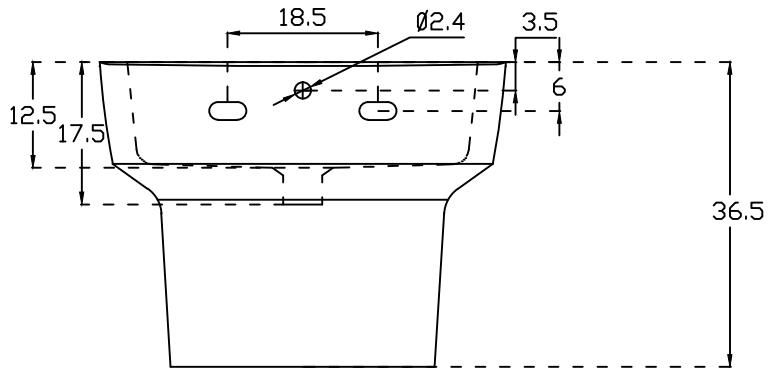

PLAN VIEW

FRONT ELEVATION

hindware ITALIAN COLLECTION		HSIL LIMITED, BAHADURGARH	
CATALOGUE NO: 91052		WB WITH SEMI PEDESTAL TESSA	
ITEM DESCRIPTION: 50cmx45cmx36.5cm			
DRAWN:		UNIT:CM	
CHECKED:		SCALE:1:10	
APPROVED		DRAWING:NO:WB/164	
DATE:22.01.2011		REV:NO:	