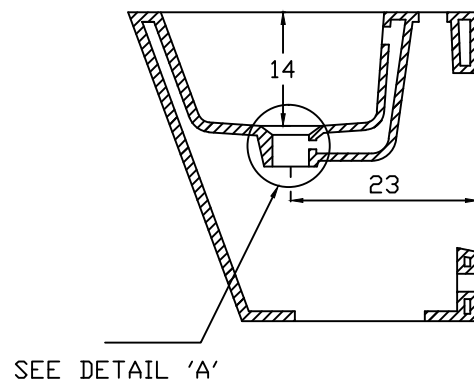

PLAN VIEW

FRONT ELEVATION

SECTIONAL VIEW

DETAIL A

		HSIL LIMITED, BAHADURGARH	
CATALOGUE NO: 91077		WB WITH PEDESTAL MODENA (51.5 X 43 X 38 CM)	
DRAWN:		UNIT:CM	
CHECKED:		SCALE:1:10	
APPROVED		DRAWING NO:WB/195	
DATE:06.11.2013		REV:ND:	