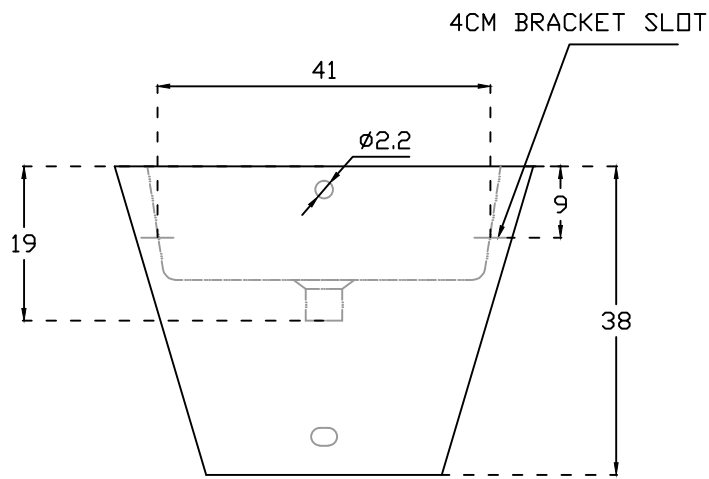

PLAN VIEW

FRONT ELEVATION

SECTIONAL VIEW

DETAIL A

		HSIL LIMITED, BAHADURGARH	
CATALOGUE NO: 91077		WB WITH PEDESTAL MODENA (51.5 X 43 X 38 CM)	
DRAWN:		UNIT:CM	
CHECKED:		SCALE:1:10	
APPROVED		DRAWING NO:WB/195	
DATE:06.11.2013		REV:ND:	