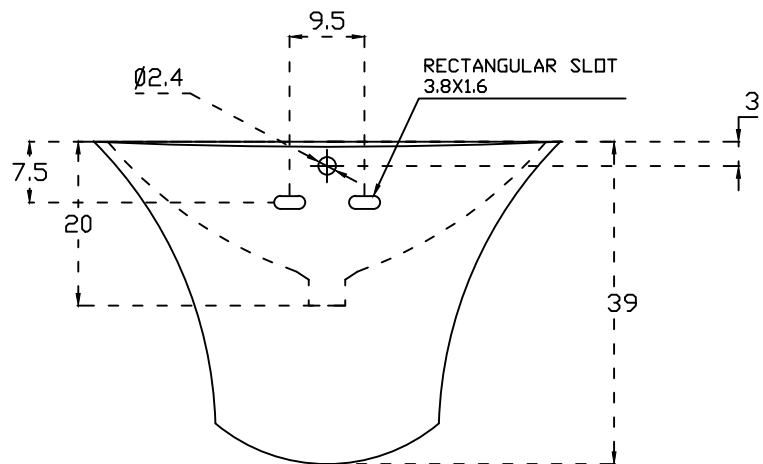

PLAN VIEW

FRONT ELEVATION

		<b>HSIL LIMITED, BAHADURGARH</b>	
CATALOGUE NO: 91053 ITEM DESCRIPTION: WB WITH SEMI PEDESTAL KYLIS 57.5cmx48cmx39cm			
DRAWN:		UNIT:CM	
CHECKED:		SCALE:1:10	
APPROVED		DRAWING NO:WB/165	
DATE:22.01.2011		REV:ND:	