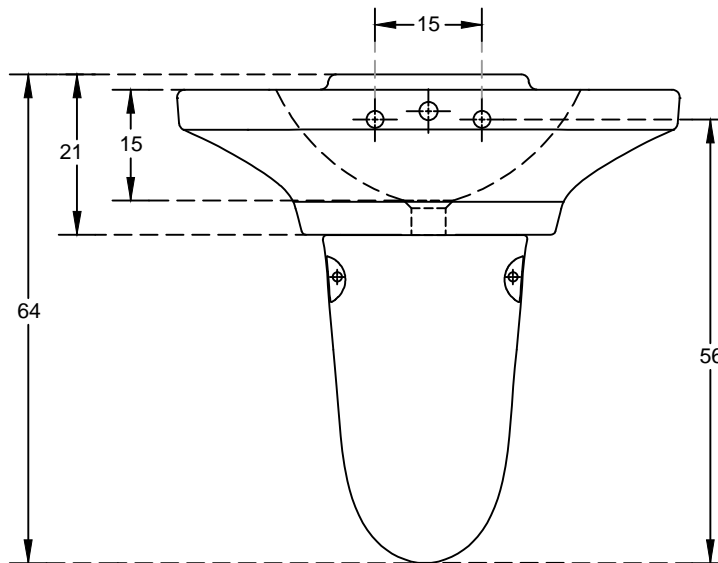

PLAN VIEW

FRONT ELEVATION

hardware
ITALIAN COLLECTION

HSIL LIMITED,
BAHADURGARH

CATALOGUE No.: 91014 / 91109
ITEM DESCRIPTION: WASH BASIN CLIPPER (66 X 47 X 64 cm)
WITH PEDESTAL

DRAWN:	UNIT: CM
CHECKED:	SCALE: 1:10
APPROVED:	DRG. No.: WB/098 REV. No.: 0
DATE: 13.07.2006	