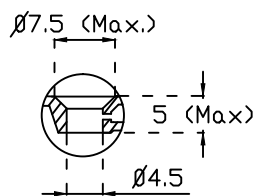

PLAN VIEW

FRONT ELEVATION

SEE DETAIL 'A'

SECTIONAL VIEW

DETAIL A

| | | | |
|----------------------------------|--|-------------------------------|--|
| hindware ITALIAN COLLECTION | | HSIL LIMITED, BAHADURGARH | |
| CATALOGUE NO: 91076 | | WB WITH SEMI PEDESTAL ATLANTA | |
| ITEM DESCRIPTION: 57cmx46cmx40cm | | | |
| DRAWN: | | UNIT:CM | |
| CHECKED: | | SCALE:1:10 | |
| APPROVED | | DRAWING NO:WB/196 | |
| DATE:25.08.15 | | REV:ND:1 | |