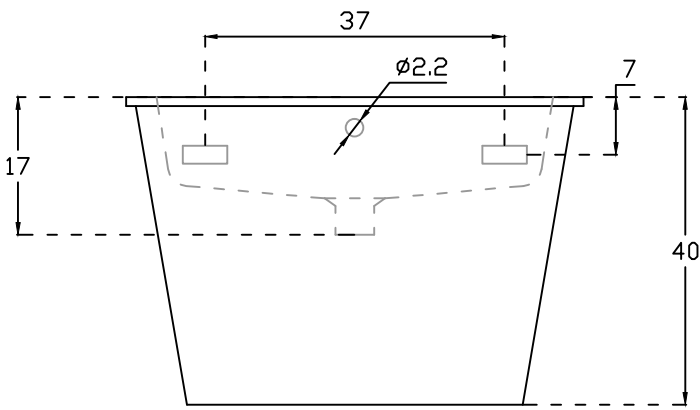

PLAN VIEW

FRONT ELEVATION

SEE DETAIL 'A'

SECTIONAL VIEW

DETAIL A

| | | | |
|----------------------------------|--|-------------------------------|--|
| hindware ITALIAN COLLECTION | | HSIL LIMITED, BAHADURGARH | |
| CATALOGUE NO: 91076 | | WB WITH SEMI PEDESTAL ATLANTA | |
| ITEM DESCRIPTION: 57cmx46cmx40cm | | | |
| DRAWN: | | UNIT:CM | |
| CHECKED: | | SCALE:1:10 | |
| APPROVED | | DRAWING NO:WB/196 | |
| DATE:25.08.15 | | REV:ND:1 | |