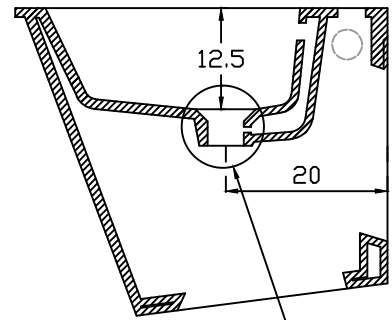

PLAN VIEW

FRONT ELEVATION

SEE DETAIL 'A'

SECTIONAL VIEW

DETAIL A

| | | | |
|----------------------------------|--|-------------------------------|--|
| hindware ITALIAN COLLECTION | | HSIL LIMITED, BAHADURGARH | |
| CATALOGUE NO: 91076 | | WB WITH SEMI PEDESTAL ATLANTA | |
| ITEM DESCRIPTION: 57cmx46cmx40cm | | | |
| DRAWN: | | UNIT:CM | |
| CHECKED: | | SCALE:1:10 | |
| APPROVED | | DRAWING NO:WB/196 | |
| DATE:25.08.15 | | REV:ND:1 | |