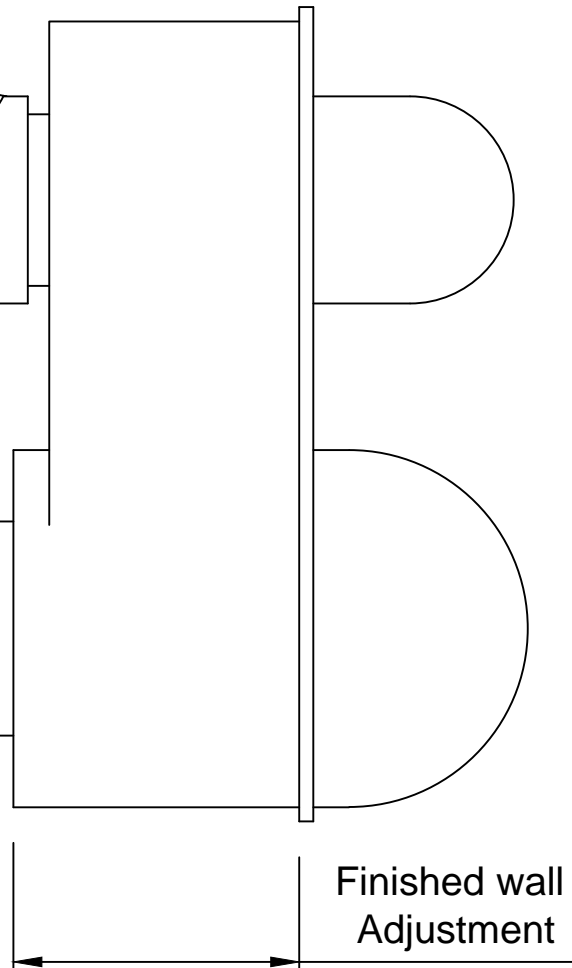

1/2" BSP (Shower)

137 x 62

1/2" BSP

1/2" BSP (Spout)

Finished wall Adjustment