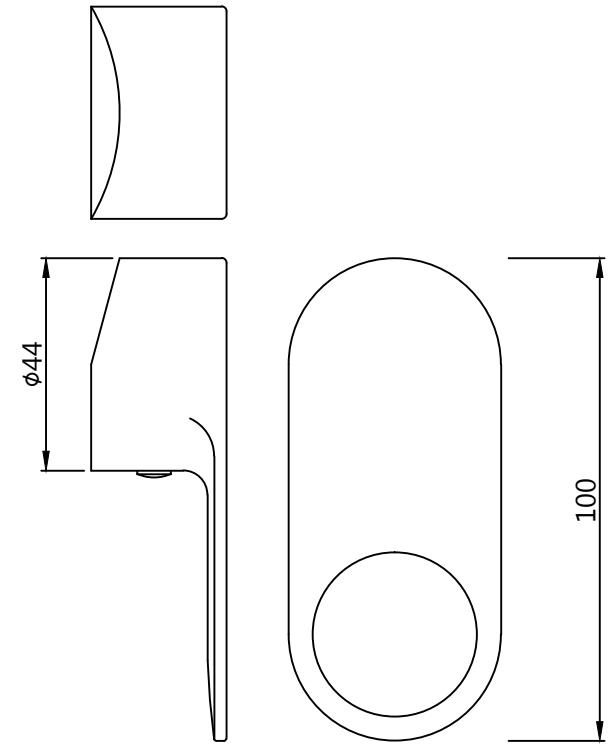

Exposed Part Kit Of Single Lever Basin Mixer Wall Mounted Consisting Of Operating  
Lever, Wall Flange, Nipple & Spout (Suitable For Item ALD-233)

Cat. No.-ORP-10233 KPM

WALL FLANGE

HANDLE

SPOUT

SPOUT NIPPLE