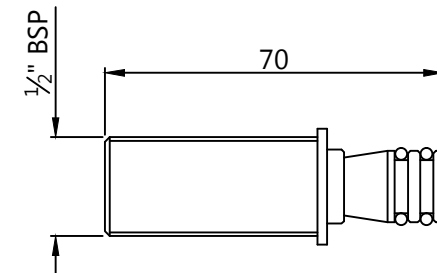

Exposed Part Kit Of Single Lever Basin Mixer Wall Mounted Consisting Of Operating  
Lever, Wall Flange, Nipple & Spout (Suitable For Item ALD-233)

Cat. No.-ORP-10233 KPM

WALL FLANGE

HANDLE

SPOUT

SPOUT NIPPLE