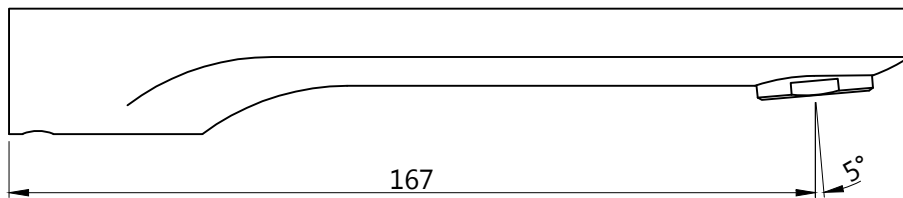

Exposed Part Kit Of Single Lever Basin Mixer Wall Mounted Consisting Of Operating  
Lever, Wall Flange, Nipple & Spout (Suitable For Item ALD-233)

Cat. No.-ORP-10233 KPM

WALL FLANGE

HANDLE

SPOUT

SPOUT NIPPLE