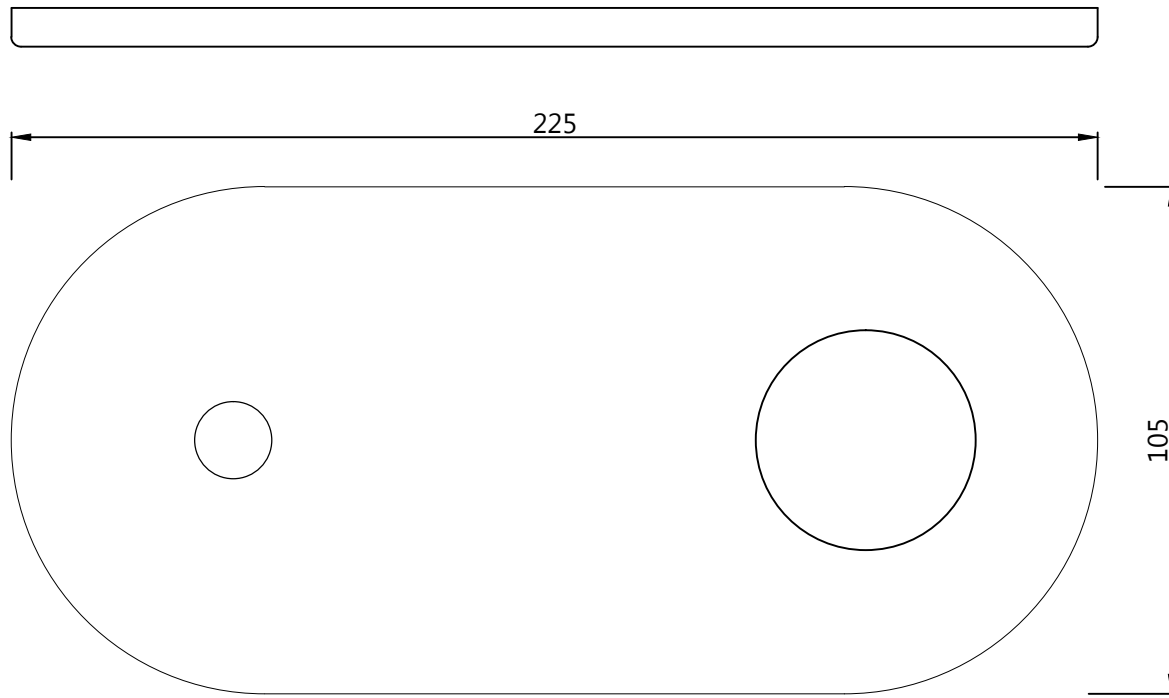

Exposed Part Kit Of Single Lever Basin Mixer Wall Mounted Consisting Of Operating  
Lever, Wall Flange, Nipple & Spout (Suitable For Item ALD-233)

Cat. No.-ORP-10233 KPM

WALL FLANGE

HANDLE

SPOUT

SPOUT NIPPLE