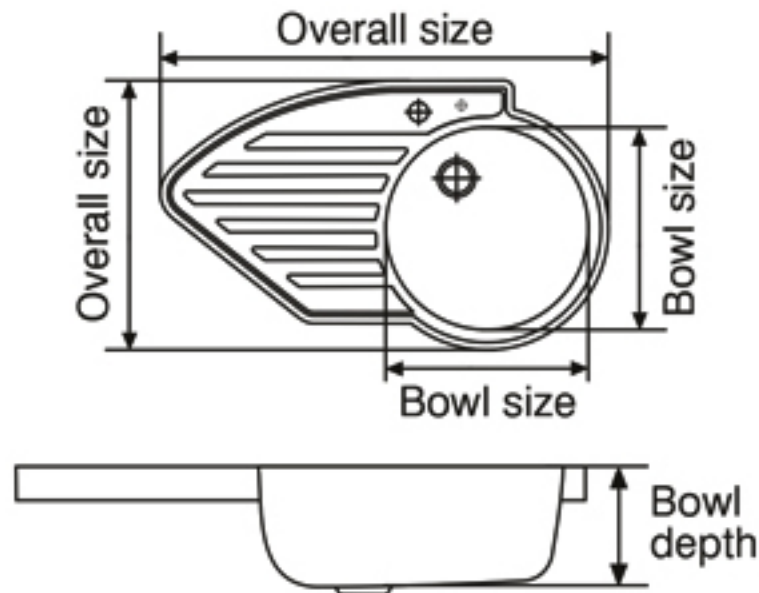

D'signo **Wings LHS**

SINK RANGE

Wing LHS is Imported from Germany along with Accessories excluding taps.

Overall Size	Bowl size
860 mm x 515 mm 34 inch x 20 inch	Ø385 mm x 150 mm Ø15 inch x 6 inch

Nirali has introduced D'signo range 15 years before, It is most preferred range accros the country. D'signo range has 18 models with 24 sizes in single bowl, vegetable bowl, one extra small bowl and drain board also. This will enhance the beauty of your kitchen with durability.

D'signo Range Features	
▪ AISI 304 Quality Grade	▪ 1 mm Thick