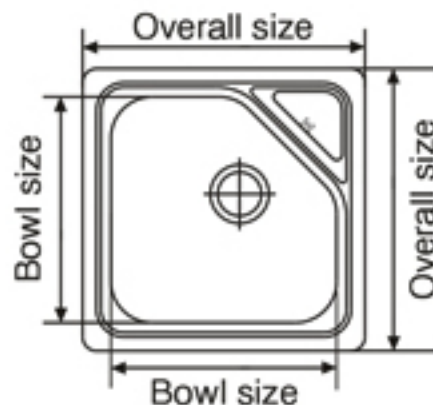

## Overall Size

510 mm x 510 mm  
20 inch x 20 inch

## Bowl Size

410 x 410 x 200 mm  
16 x 16 x 8 inch