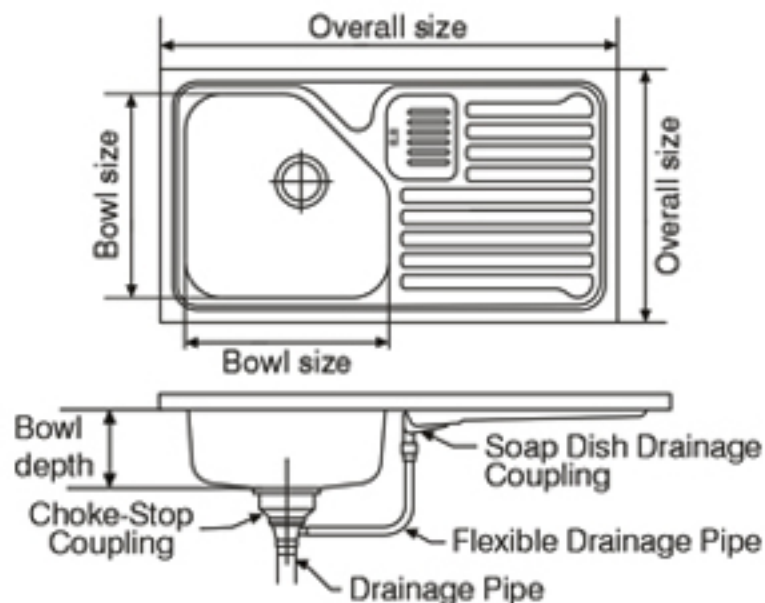

D'signo **Trion Elegance**

SINK RANGE

Overall Size

915 mm x 510 mm
36 inch x 20 inch

Bowl Size

410 x 410 x 200 mm
16 x 16 x 8 inch

Finishes

Satin

D'signo Range Features

- AISI 304 Quality Grade
- 1 mm Thick