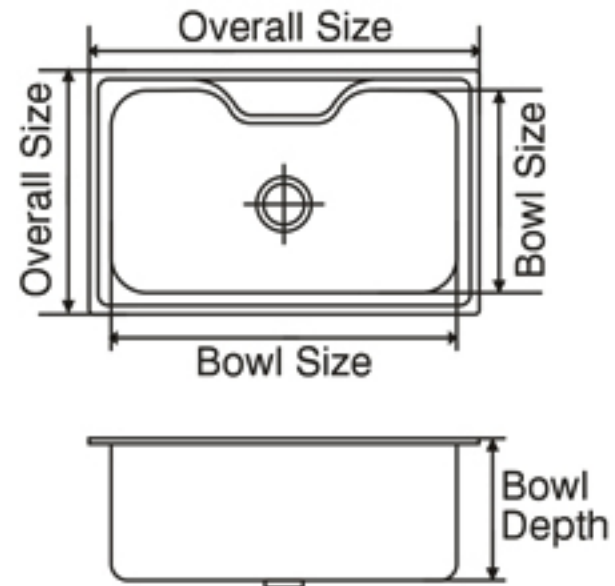

D'signo SINK RANGE

Eureka Delux Big

Overall Size

820 mm x 510 mm
32¼ inch x 20 inch

Bowl Size

730 x 430 x 220 mm
28¾ x 17 x 8¾ inch

Finishes

Satin