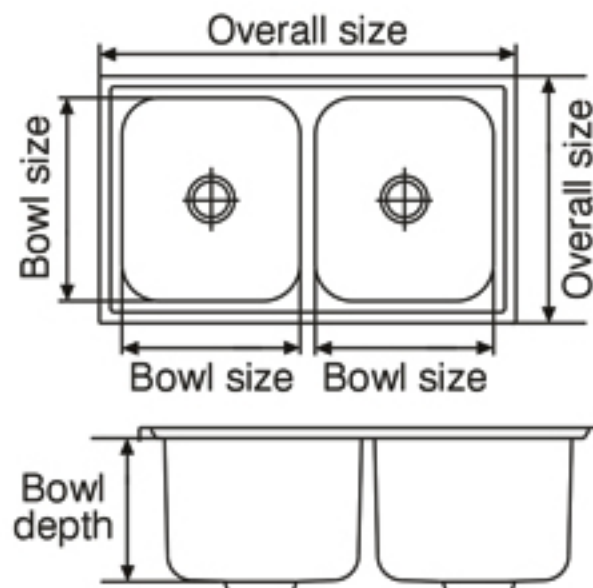

D'signo SINK RANGE Super Slider

Overall Size	Bowl Size
Big 850 mm x 510 mm 33½ inch x 20 inch	340 x 400 x 200 mm 13½ x 15¾ x 8 inch
Big (9½") 850 mm x 510 mm 33½ inch x 20 inch	340 x 400 x 241 mm 13½ x 15¾ x 9½ inch

Finishes		
Satin <input checked="" type="checkbox"/>	Glossy <input checked="" type="checkbox"/>	Anti-scratch <input checked="" type="checkbox"/> (for big only)

*** With sliding drainboard**

Sliding Drain Board slides back and forth as per requirements, thus adding to the utility of the sink.