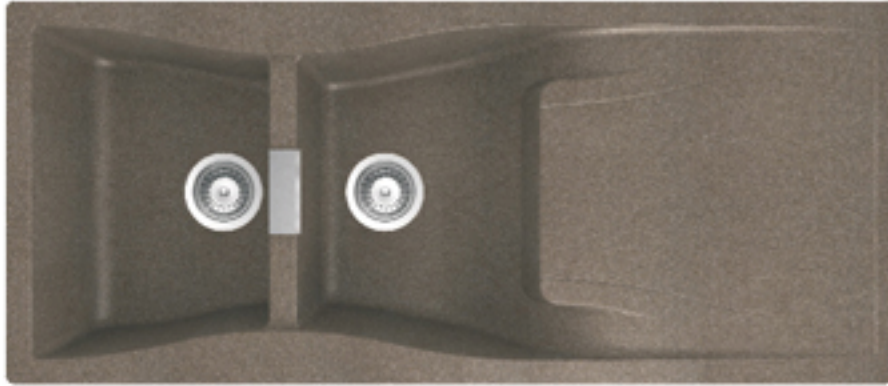

New

Overall Size

1160 mm x 500 mm
 46 inch x 20 inch

Bowl Size

315 x 435 x 184 mm
 12½ x 17 x 7¼ inch

All Elara Sinks are available in 3 colours

Magma Black

Magma Polaris

Magma Bronze

Quartz Range Features

This ranges of imported composite sinks are made out of granite, ultra-granite and quartz compound material of ICI. This ranges of composite sinks are sturdy, strong and stain resistant with immaculate glossy granite finish. This range contains a single bowl, double bowl, with or without a drainboard to have variety to choose from. Also, available sink mixtures with matching colors of Quartz sinks.