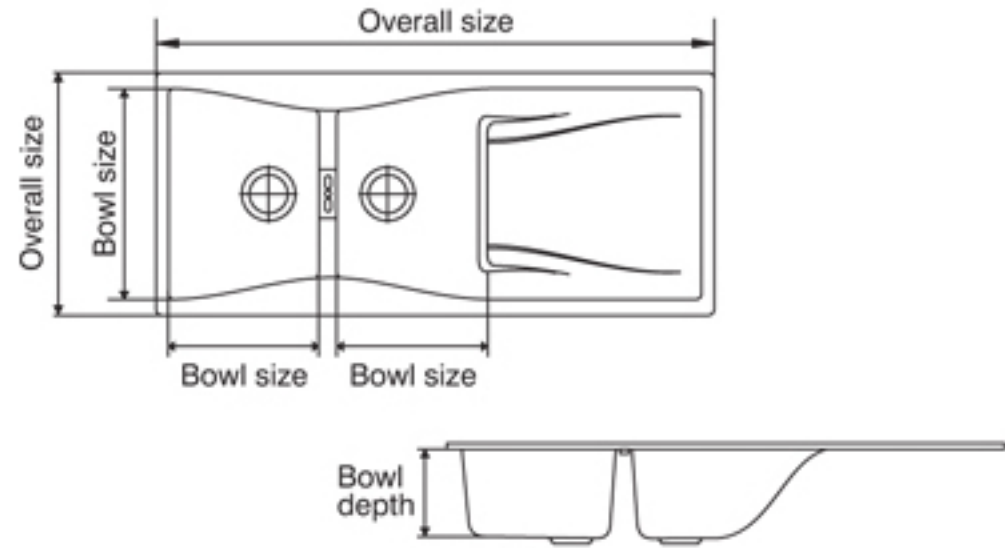

New

Overall Size

1160 mm x 500 mm
 46 inch x 20 inch

Bowl Size

315 x 435 x 184 mm
 12½ x 17 x 7¼ inch

All Elara Sinks are available in 3 colours

Magma Black

Magma Polaris