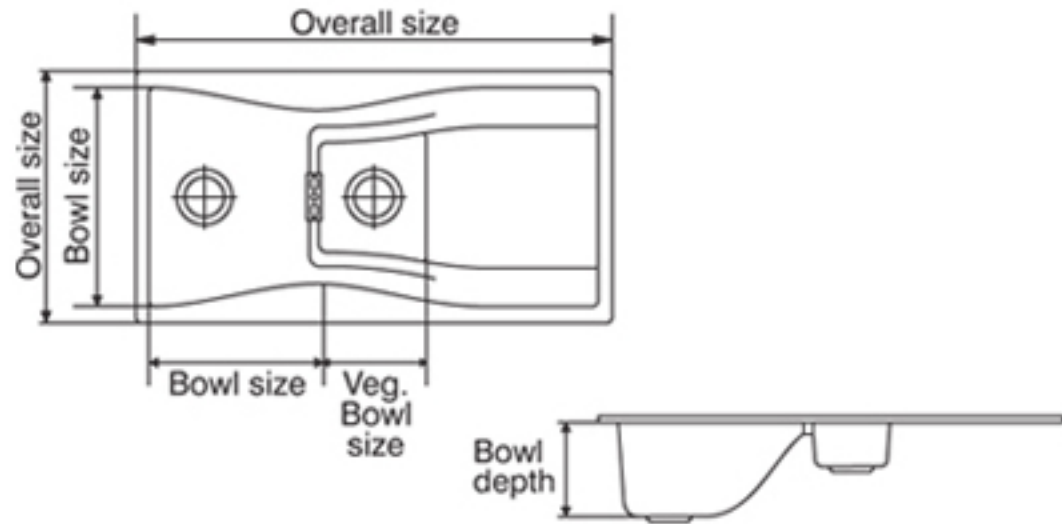

New

Overall Size	Bowl Size	Veg Bowl size
1000 mm x 500 mm 39½ inch x 20 inch	334 x 435 x 184 mm 13 x 17 x 7¼ inch	170 x 173 x 138 mm 6¾ x 6¾ x 5½ inch

All Elara Sinks are available in 3 colours

Magma Black