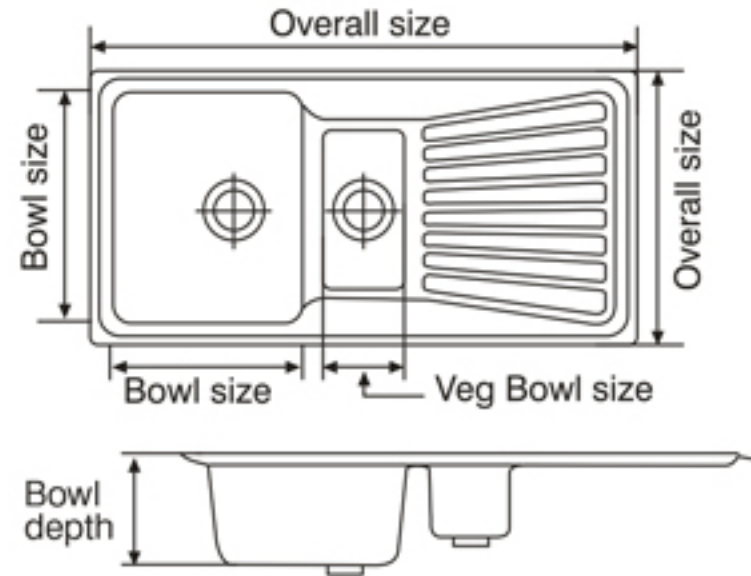

Granio

Overall Size	Bowl Size	Veg Bowl Size
990 mm x 510 mm 39 inch x 20 inch	350 x 429 x 200 mm 13.8 x 16.9 x 8 inch	150 x 290 mm 6 x 11.6 inch

Granio Quartz Sinks available in 5 colours

Black Granite

White Granite