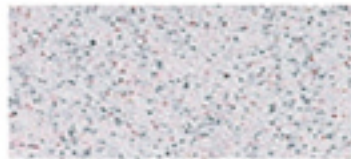

Granio

Overall Size	Bowl Size	Veg Bowl Size
990 mm x 510 mm 39 inch x 20 inch	350 x 429 x 200 mm 13.8 x 16.9 x 8 inch	150 x 290 mm 6 x 11.6 inch

Granio Quartz Sinks available in 5 colours

Black Granite

White Granite

Beige Granite

Old Stone Granite

TDF Granite

Quartz Range Features

This ranges of imported composite sinks are made out of granite, ultra-granite and quartz compound material of ICI. This ranges of composite sinks are sturdy, strong and stain resistant with immaculate glossy granite finish. This range contains a single bowl, double bowl, with or without a drainboard to have variety to choose from. Also, available sink mixtures with matching colors of Quartz sinks.