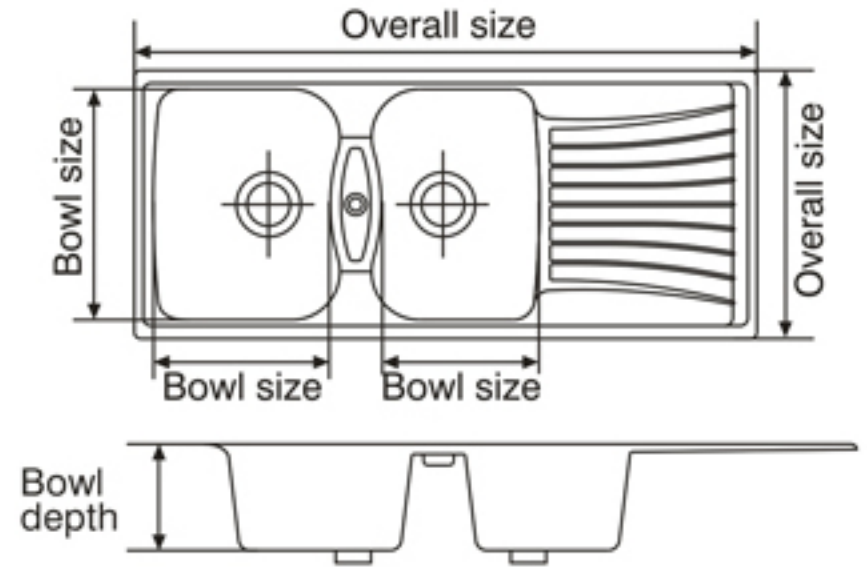

Kappa LV-2

Overall Size

1160 mm x 510 mm
 45 inch x 20 inch

Big Bowl Size

348 x 430 x 200 mm
 14 x 17 x 8 inch

Small Bowl Size

313 x 430 x 200 mm
 12 x 17 x 8 inch

Kappa LV-2 Quartz Sinks available in 5 colours